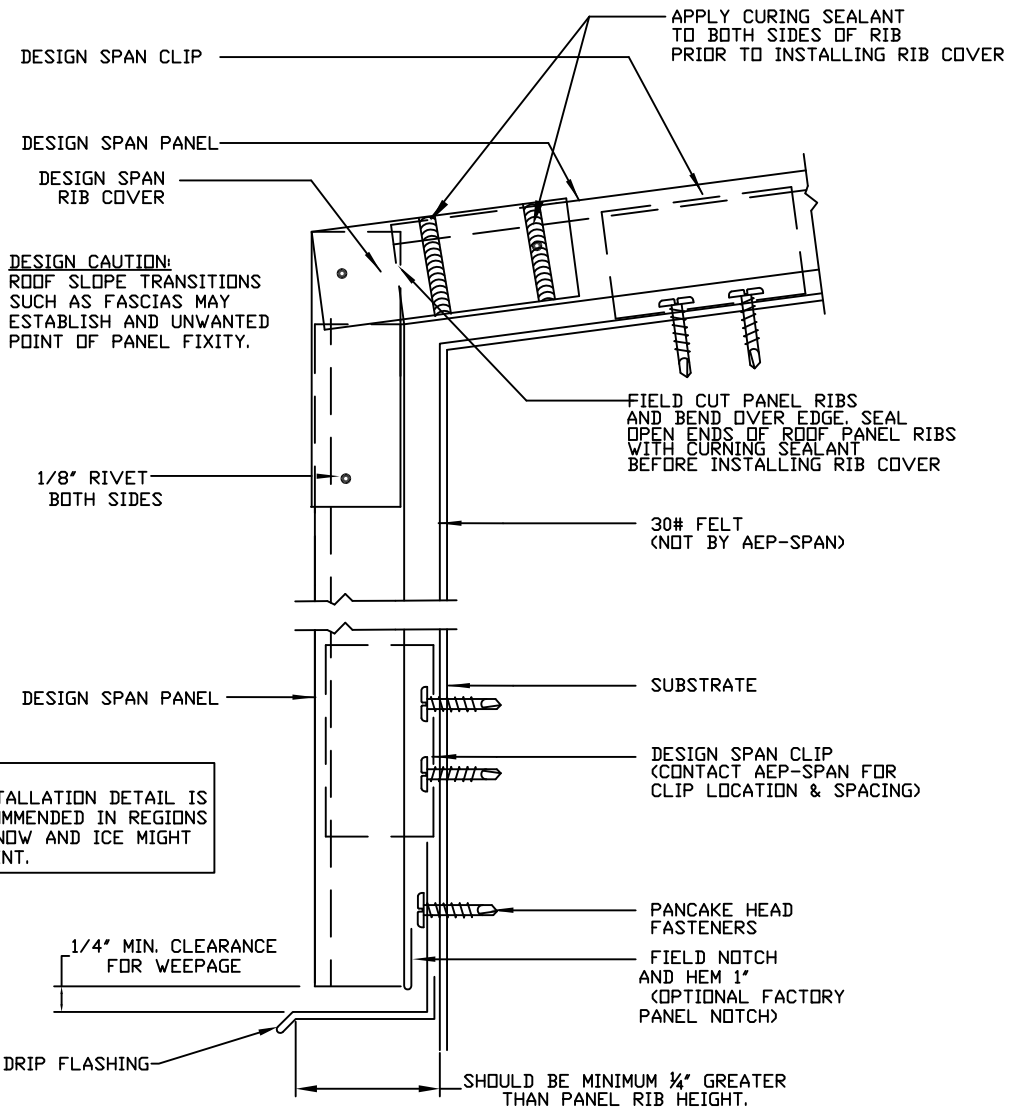

RIB COVER

DRIP FLASHING

DESIGN SPAN HP
& SELECT SEAM

RIB COVER

DS-03