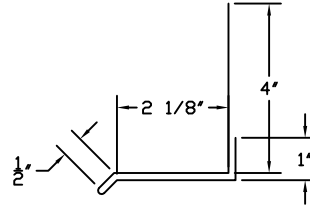

RIB COVER

DRIP FLASHING

DESIGN SPAN HP
& SELECT SEAM

RIB COVER

DS-03