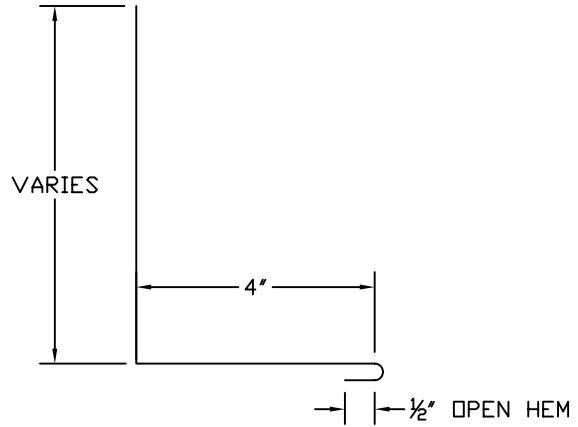

ZEE CLOSURE

SIDEWALL TRIM

DESIGN SPAN HP  
& SELECT SEAM

CURB - RAKE

DS-15