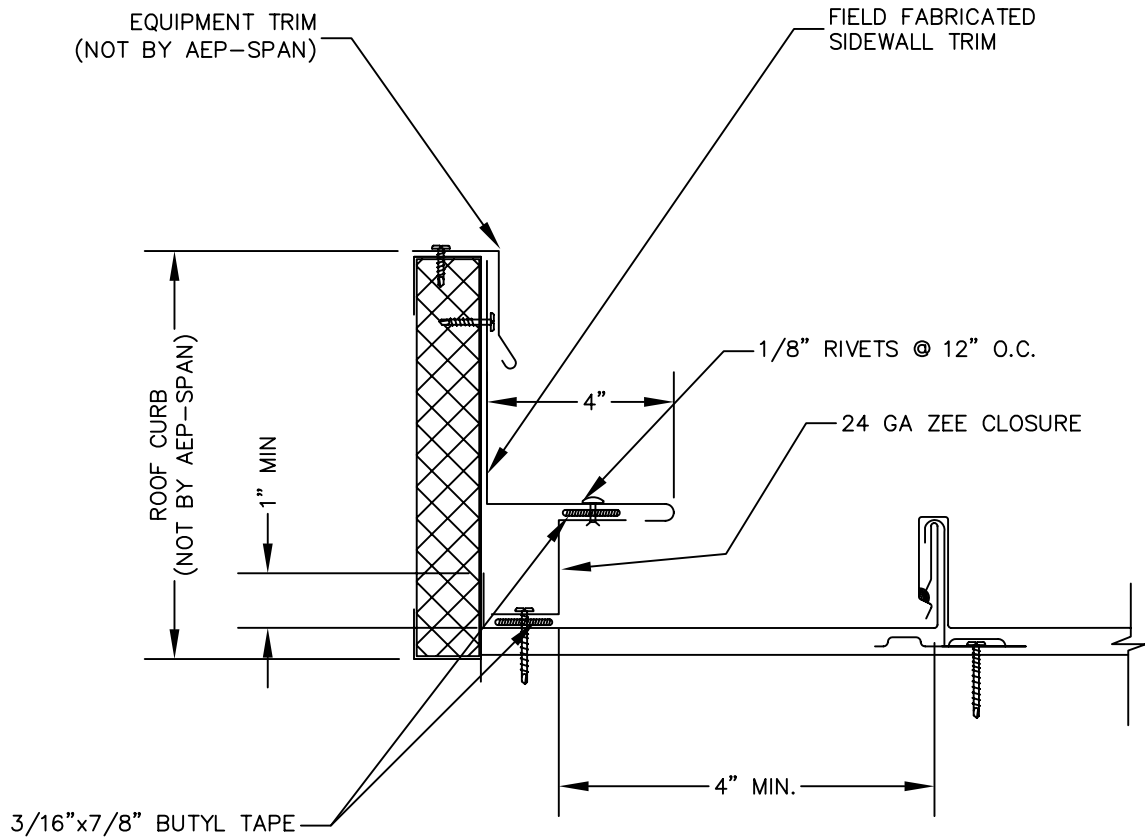

ZEE CLOSURE

SIDEWALL TRIM

DESIGN SPAN HP  
& SELECT SEAM

CURB - RAKE

DS-15