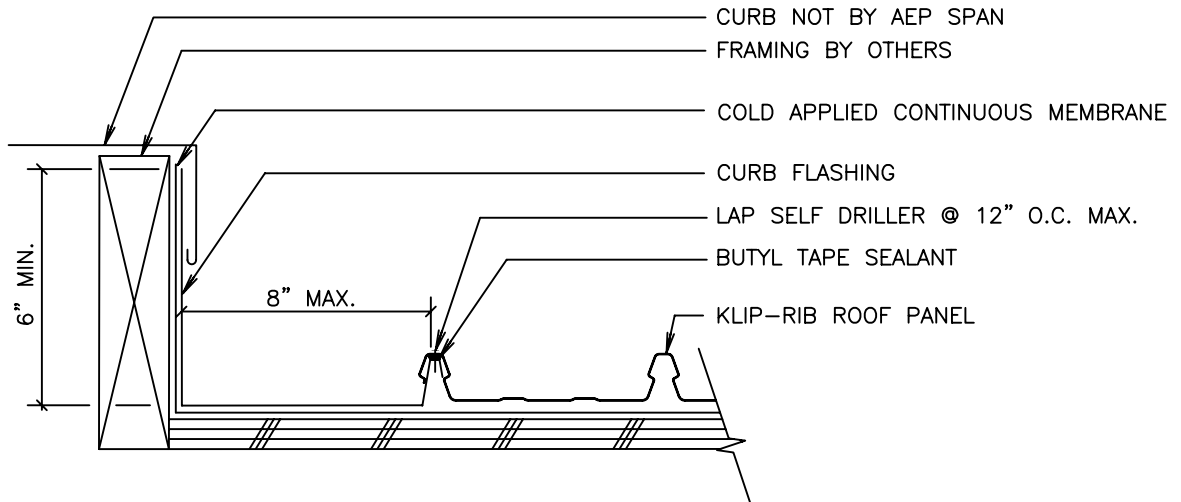

SIDE CURB

NOTE: ALL SKYLIGHT FLASHINGS ARE CUSTOM DUE TO GEOGRAPHICAL AND JOB CONDITIONS.

REV. 11/07/07

KLIP-RIB

**SIDE CURB
'C'**

KR-18