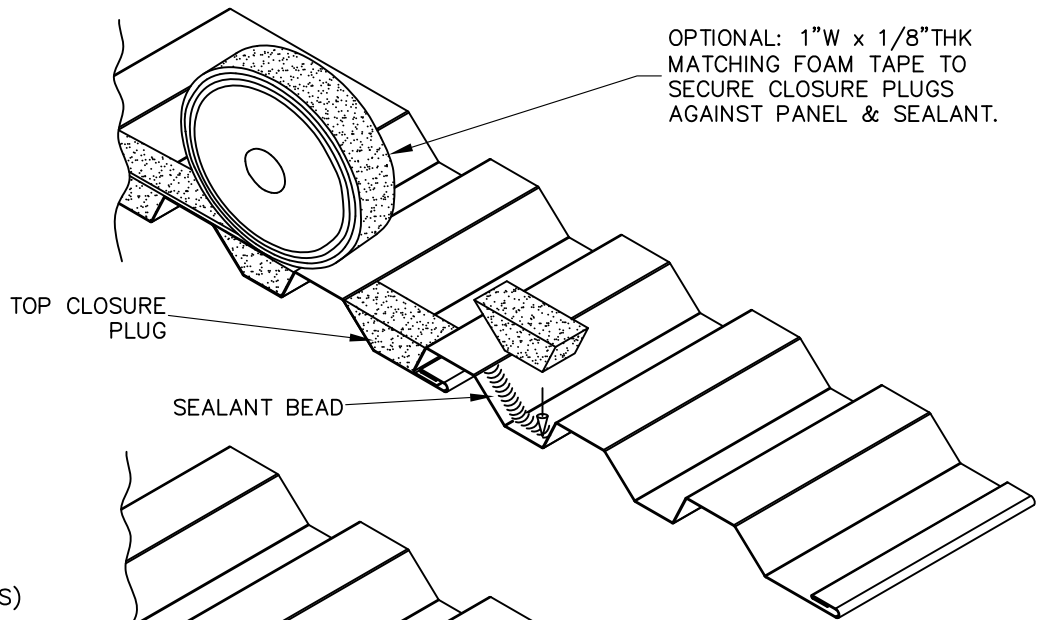

TOP SIDE CLOSURE
INSTALLATION

BOTTOM SIDE CLOSURE
INSTALLATION
(FLUSH MOUNTED PANELS)

BOTTOM SIDE CLOSURE
INSTALLATION
(PANELS WITH STANDOFF CLIP)

NOTES:
- ALL CLOSURE PLUGS SECURED AND
SEALED WITH POLYURETHANE SEALANT

PERCEPTION
COLLECTION
HORIZONTAL INSTALL.

CLOSURE
INSTALLATION

PCH-04