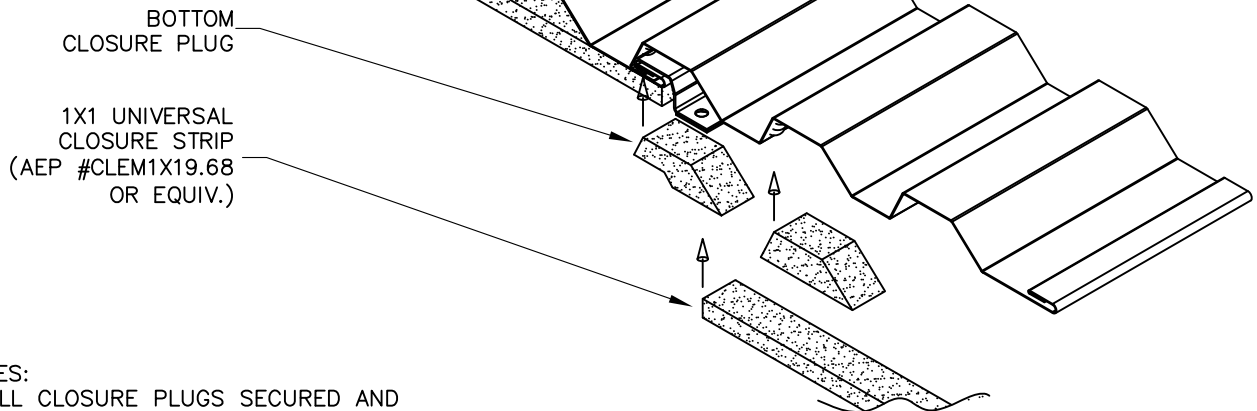

TOP SIDE CLOSURE
INSTALLATION

BOTTOM SIDE CLOSURE
INSTALLATION
(FLUSH MOUNTED PANELS)

BOTTOM SIDE CLOSURE
INSTALLATION
(PANELS WITH STANDOFF CLIP)

NOTES:
- ALL CLOSURE PLUGS SECURED AND
SEALED WITH POLYURETHANE SEALANT

PERCEPTION
COLLECTION
HORIZONTAL INSTALL.

CLOSURE
INSTALLATION

PCH-04