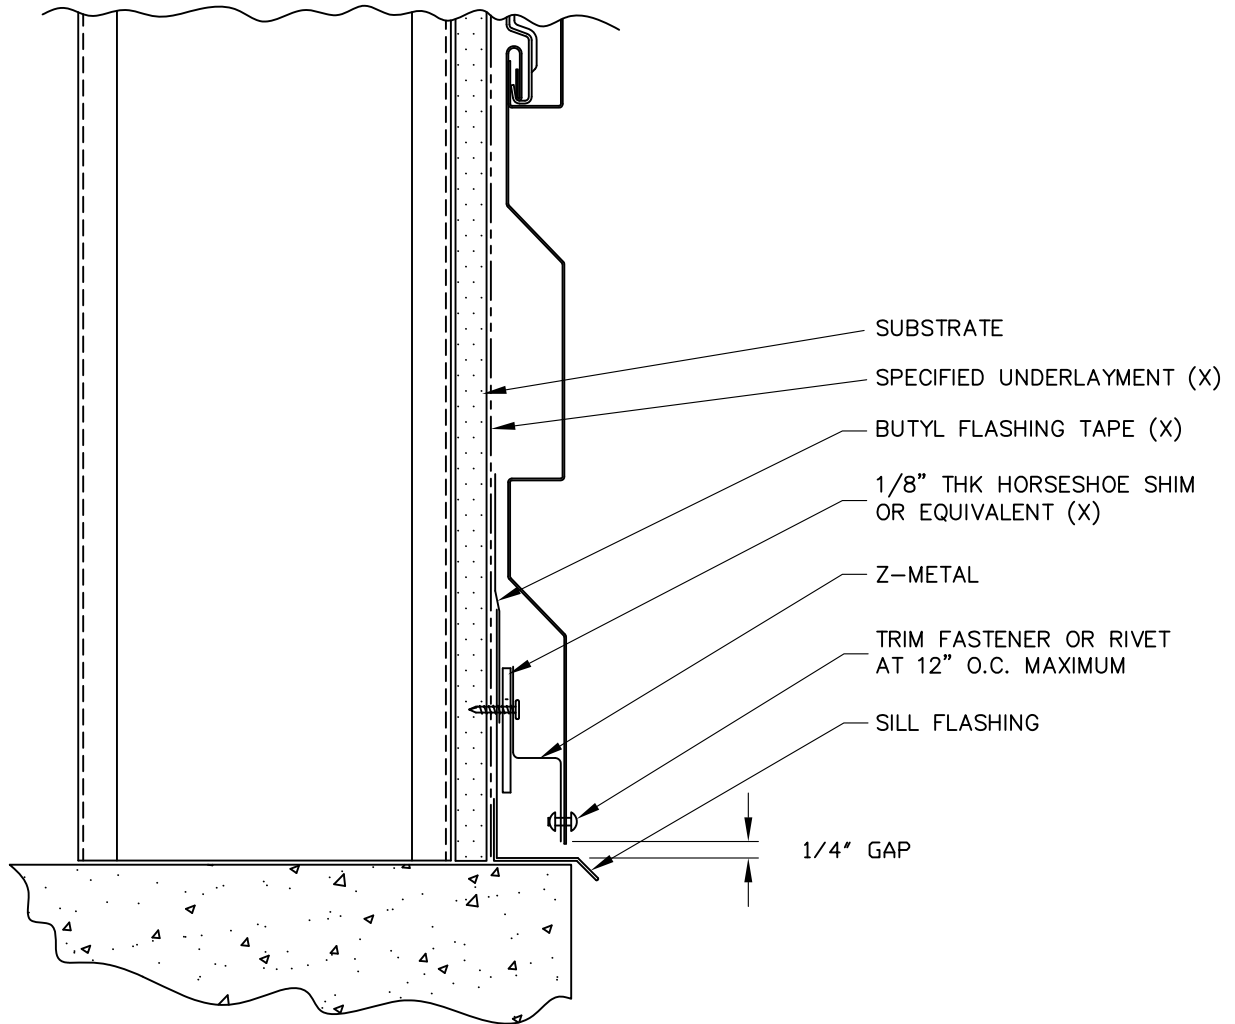

	TRIM	DIM. A	USAGE
1 1/2" A	ZC225	7/8"	FLUSH MOUNT
	ZC228	1 3/8"	W/0.5" STANDOFF

	TRIM	DIM. A	USAGE
4" A	DF026	1 1/4"	FLUSH MOUNT
	DF027	1 3/4"	W/0.5" STANDOFF

1" 1/2" 135°

(X) - NOT BY AEP SPAN

PERCEPTION
COLLECTION
HORIZONTAL INSTALL.

BASE

PCH-05