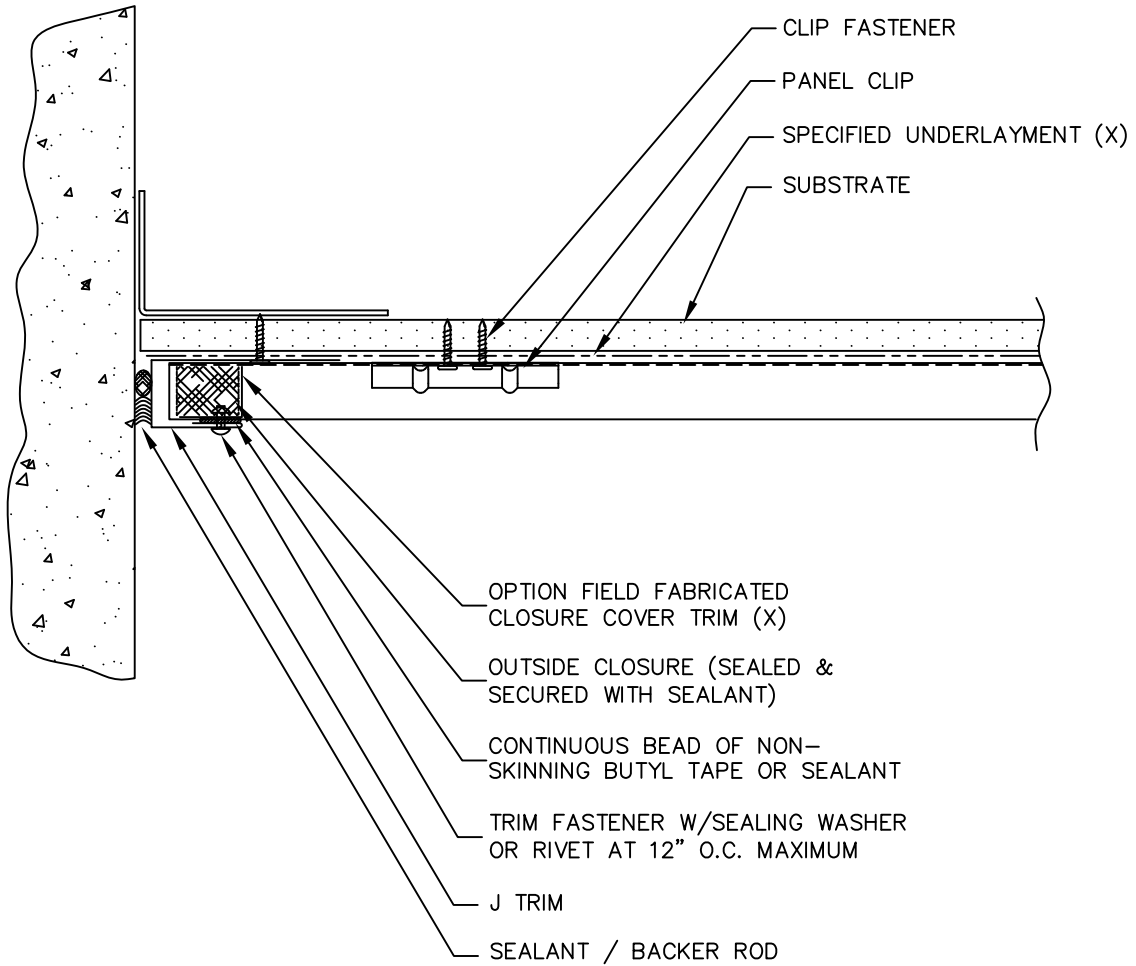

TRIM	DIM A	DIM B	USAGE
JT108	1 1/8"	1 1/8"	FLUSH MOUNT
JT112	1 5/8"	1 1/2"	W/0.5" STANDOFF

(X) - NOT BY AEP SPAN

PERCEPTION
COLLECTION
HORIZONTAL INSTALL.

END WALL

PCH-07