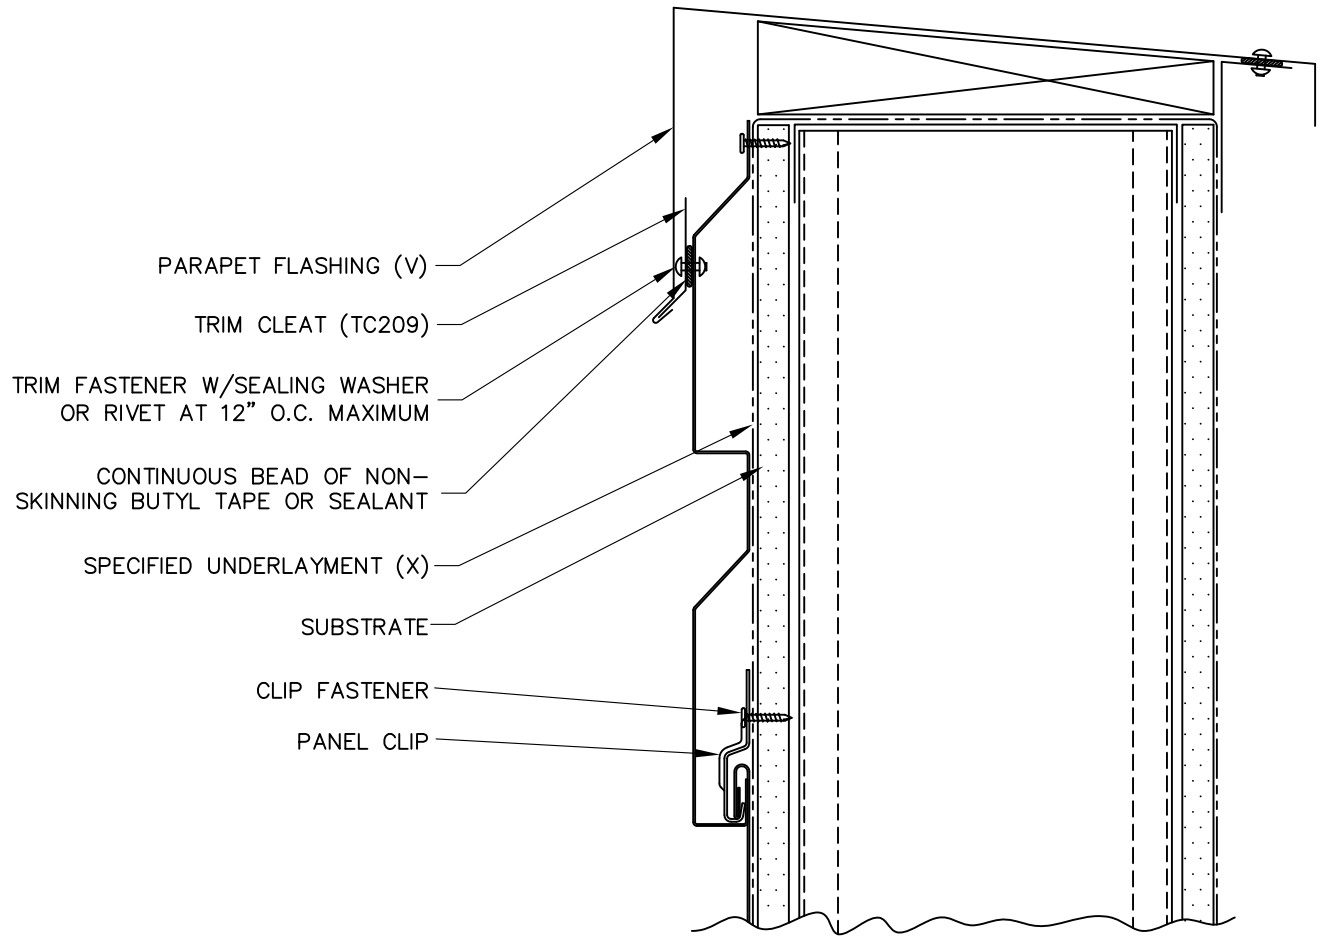

1 1/2"
 135°
 5/8"

TC209

(X) - NOT BY AEP SPAN
 (V) - DIMENSIONS VARY BASED ON PROJECT CONDITIONS

**PERCEPTION
 COLLECTION**
 HORIZONTAL INSTALL.

PARAPET

PCH-13