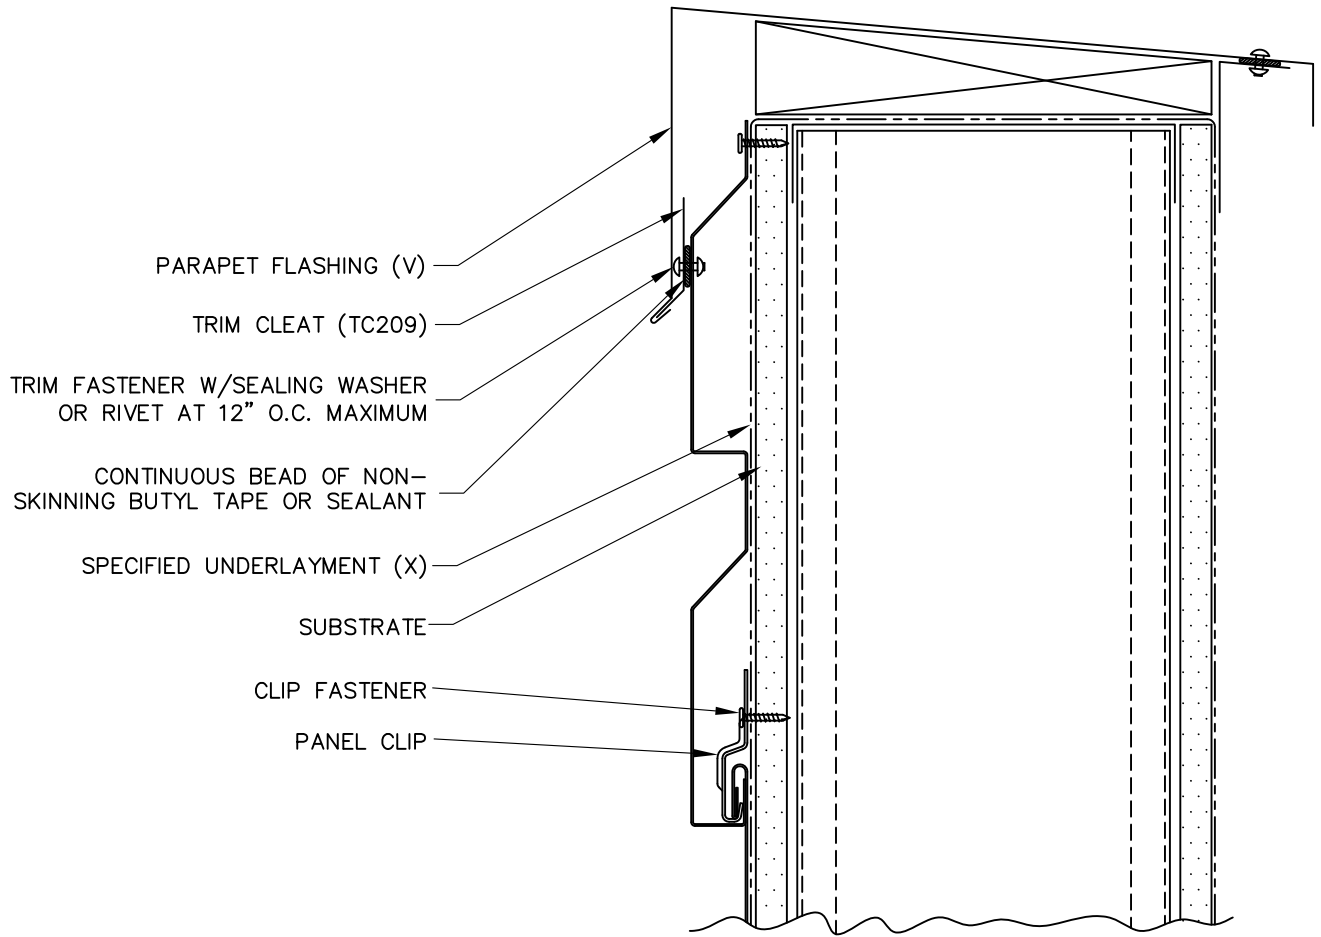

1 1/2"
 135°
 5/8"

TC209

(X) - NOT BY AEP SPAN
 (V) - DIMENSIONS VARY BASED ON PROJECT CONDITIONS

**PERCEPTION
 COLLECTION**
 HORIZONTAL INSTALL.

PARAPET

PCH-13