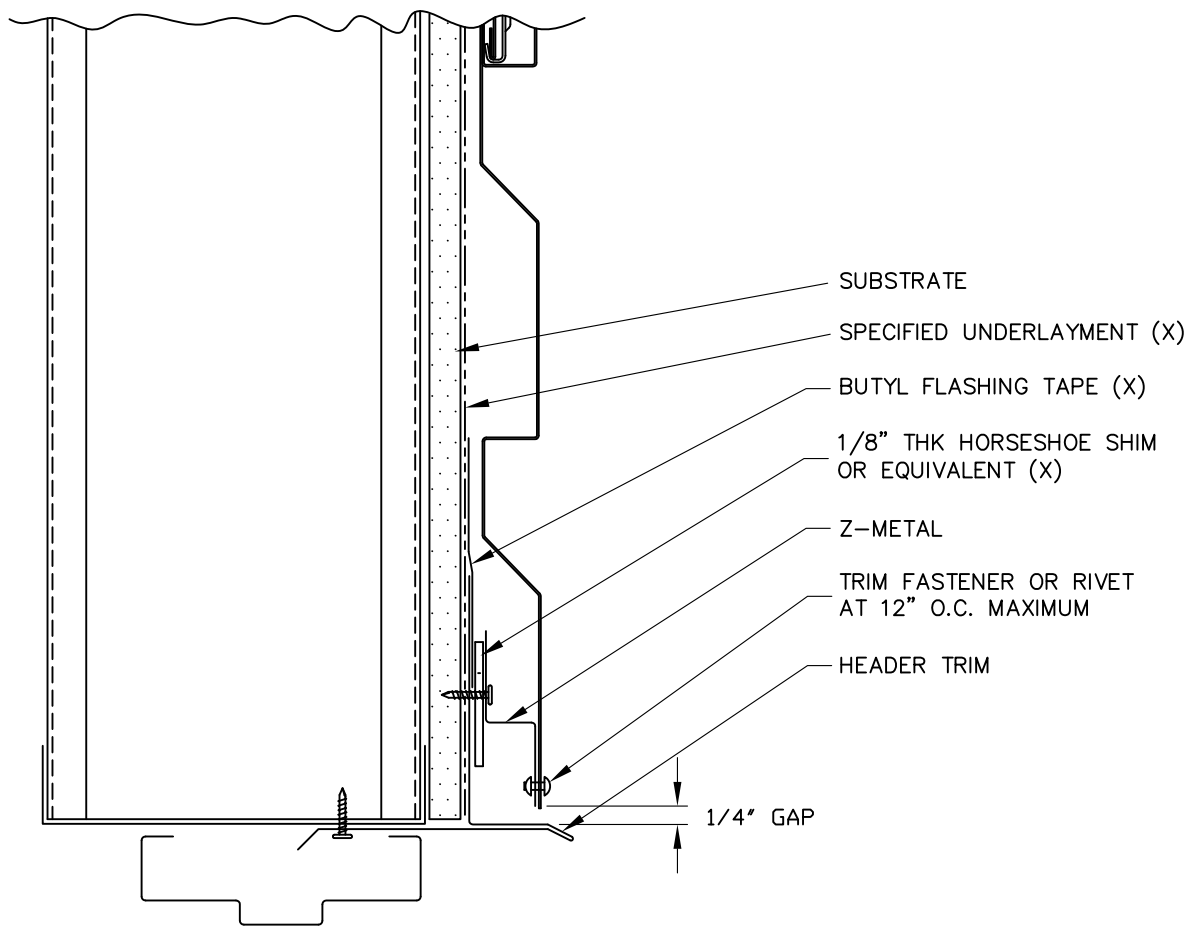

TRIM	DIM_A	USAGE
ZC225	7/8"	FLUSH MOUNT
ZC228	1 3/8"	W/0.5" STANDOFF

TRIM	DIM_A	USAGE
HT093	1 1/8"	FLUSH MOUNT
HT102	1 5/8"	W/0.5" STANDOFF

(X) - NOT BY AEP SPAN

**PERCEPTION  
COLLECTION**  
HORIZONTAL INSTALL.

DOOR / WINDOW  
(HEAD)

PCH-14