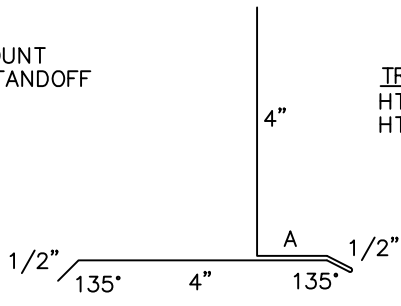

TRIM	DIM_A	USAGE
ZC225	7/8"	FLUSH MOUNT
ZC228	1 3/8"	W/0.5" STANDOFF

TRIM	DIM_A	USAGE
HT093	1 1/8"	FLUSH MOUNT
HT102	1 5/8"	W/0.5" STANDOFF

(X) - NOT BY AEP SPAN

**PERCEPTION  
COLLECTION**  
HORIZONTAL INSTALL.

DOOR / WINDOW  
(HEAD)

PCH-14