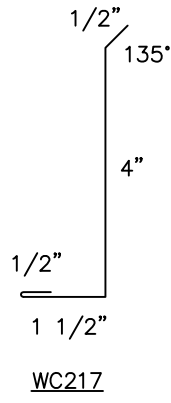

	TRIM	DIM_A	USAGE
1 1/2" A	ZC225	7/8"	FLUSH MOUNT
	ZC228	1 3/8"	W/0.5" STANDOFF

(X) - NOT BY AEP SPAN

**PERCEPTION
COLLECTION**
HORIZONTAL INSTALL.

DOOR / WINDOW
(SILL)

PCH-16