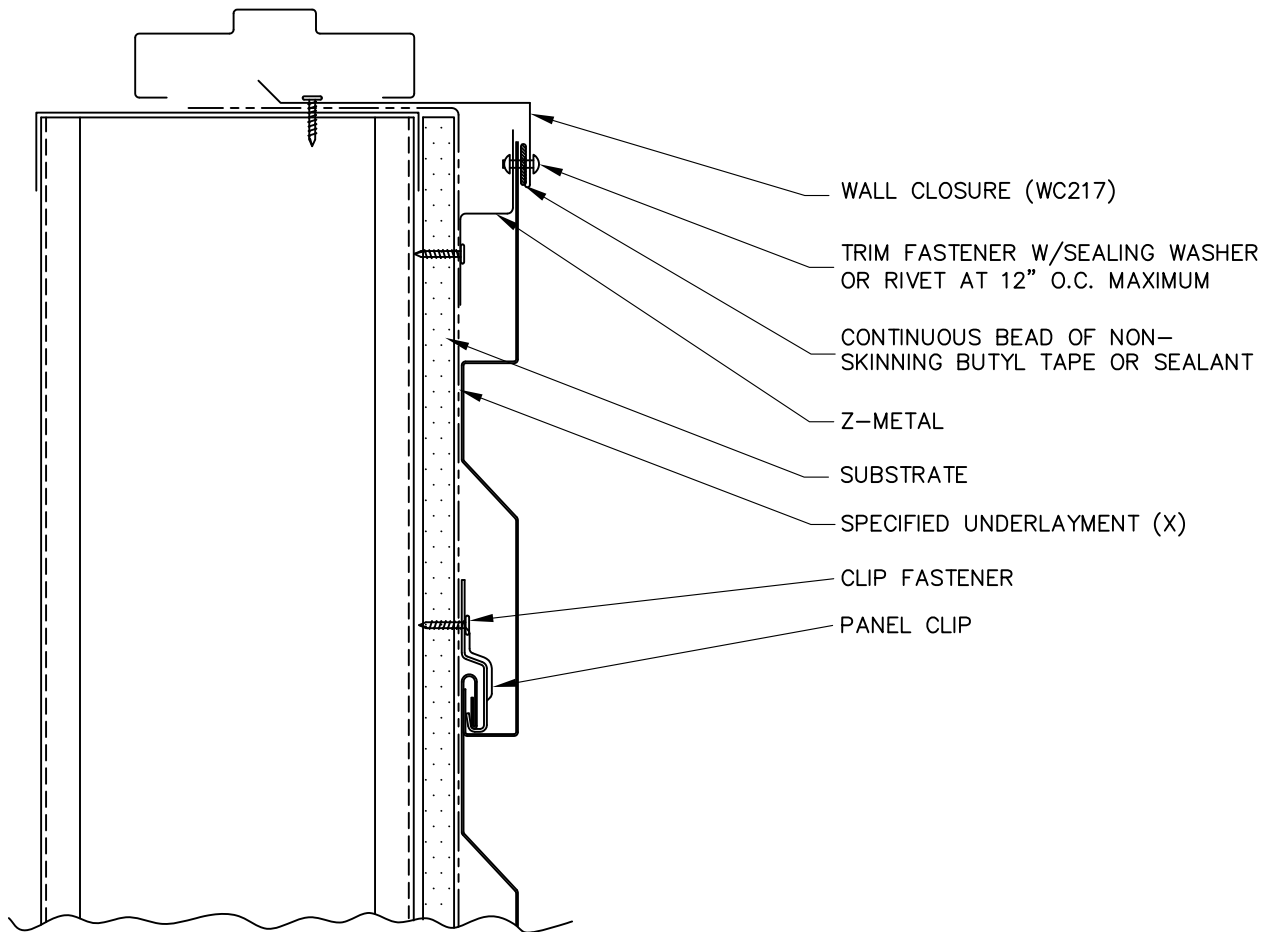

	TRIM	DIM_A	USAGE
1 1/2" A	ZC225	7/8"	FLUSH MOUNT
	ZC228	1 3/8"	W/0.5" STANDOFF

(X) - NOT BY AEP SPAN

**PERCEPTION
COLLECTION**
HORIZONTAL INSTALL.

DOOR / WINDOW
(SILL)

PCH-16