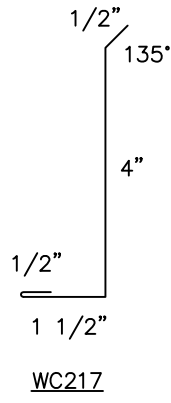

	TRIM	DIM. A	USAGE
1 1/2"	ZC225	7/8"	FLUSH MOUNT
A	ZC228	1 3/8"	W/0.5" STANDOFF

(X) - NOT BY AEP SPAN

**PERCEPTION
COLLECTION**
HORIZONTAL INSTALL.

DOOR / WINDOW
(SILL)

PCH-16