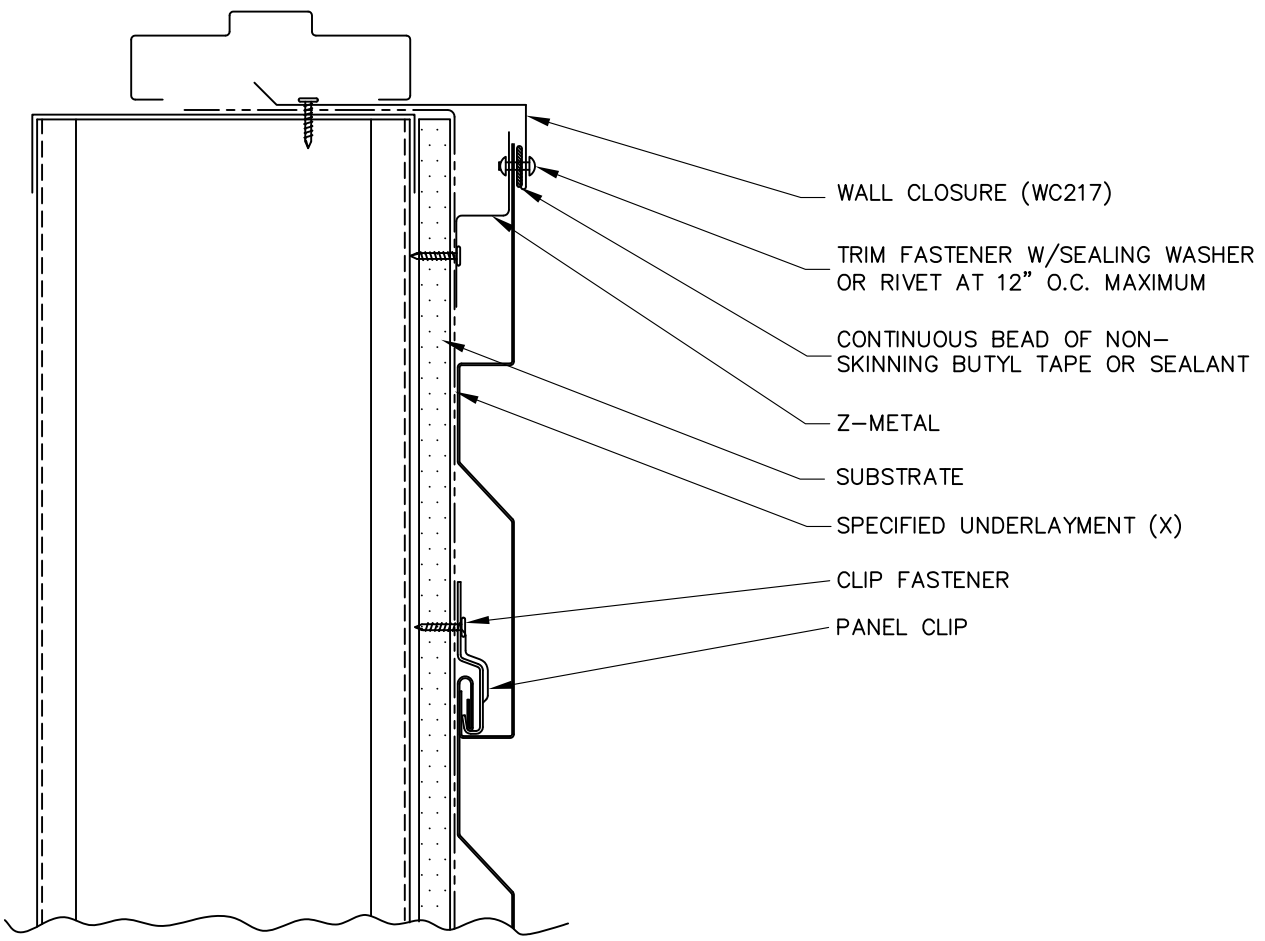

	TRIM	DIM. A	USAGE
1 1/2"	ZC225	7/8"	FLUSH MOUNT
A	ZC228	1 3/8"	W/0.5" STANDOFF

(X) - NOT BY AEP SPAN

**PERCEPTION
COLLECTION**
HORIZONTAL INSTALL.

DOOR / WINDOW
(SILL)

PCH-16