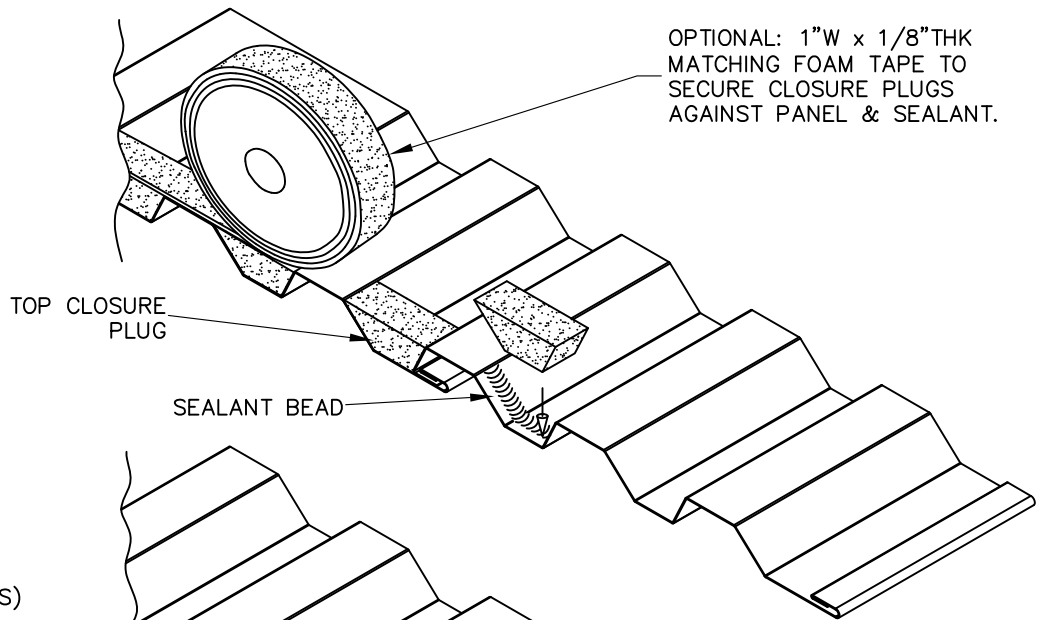

TOP SIDE CLOSURE
INSTALLATION

BOTTOM SIDE CLOSURE
INSTALLATION
(FLUSH MOUNTED PANELS)

BOTTOM SIDE CLOSURE
INSTALLATION
(PANELS WITH STANDOFF CLIP)

NOTES:
- ALL CLOSURE PLUGS SECURED AND
SEALED WITH POLYURETHANE SEALANT

PERCEPTION
COLLECTION
VERTICAL INSTALL.

CLOSURE
INSTALLATION

PCV-04