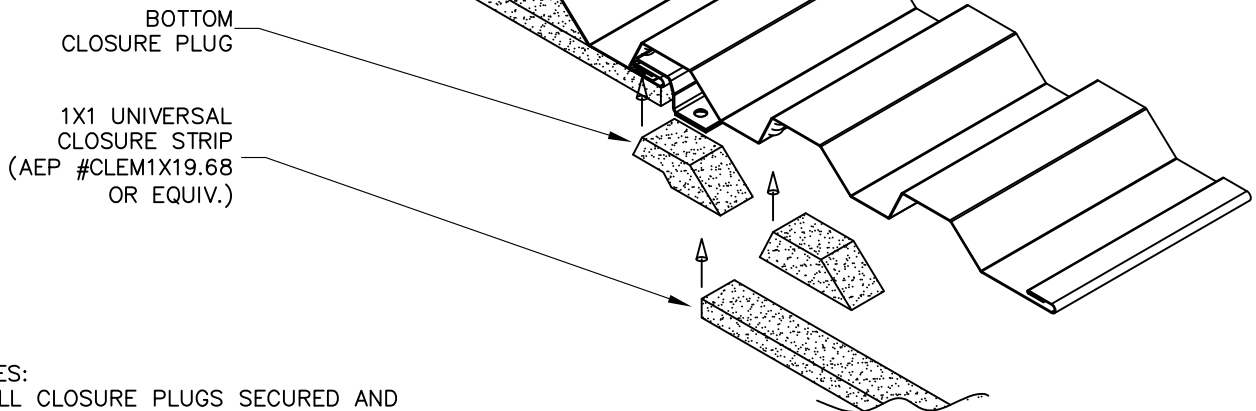

TOP SIDE CLOSURE
INSTALLATION

BOTTOM SIDE CLOSURE
INSTALLATION
(FLUSH MOUNTED PANELS)

BOTTOM SIDE CLOSURE
INSTALLATION
(PANELS WITH STANDOFF CLIP)

NOTES:
- ALL CLOSURE PLUGS SECURED AND
SEALED WITH POLYURETHANE SEALANT

PERCEPTION
COLLECTION
VERTICAL INSTALL.

CLOSURE
INSTALLATION

PCV-04