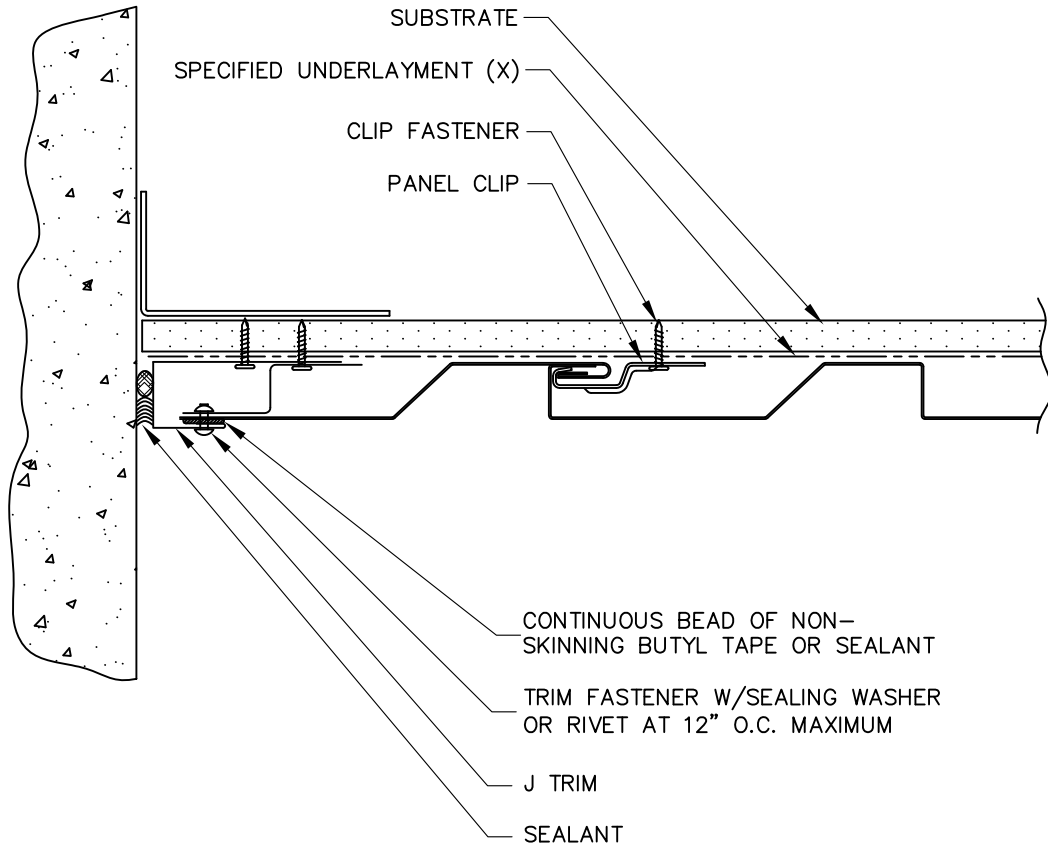

TRIM	DIM A	DIM B	USAGE
JT108	1 1/8"	1 1/8"	FLUSH MOUNT
JT112	1 5/8"	1 1/2"	W/0.5" STANDOFF

(X) - NOT BY AEP SPAN

PERCEPTION
COLLECTION
VERTICAL INSTALL.

END WALL

PCV-07