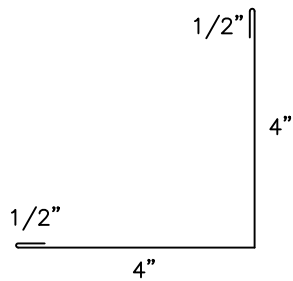

JC096

OC111

TRIM	DIM. A	USAGE
ZC225	7/8"	FLUSH MOUNT
ZC228	1 3/8"	W/0.5" STANDOFF

(X) - NOT BY AEP SPAN

PERCEPTION
COLLECTION
VERTICAL INSTALL.

OUTSIDE CORNER

PCV-08