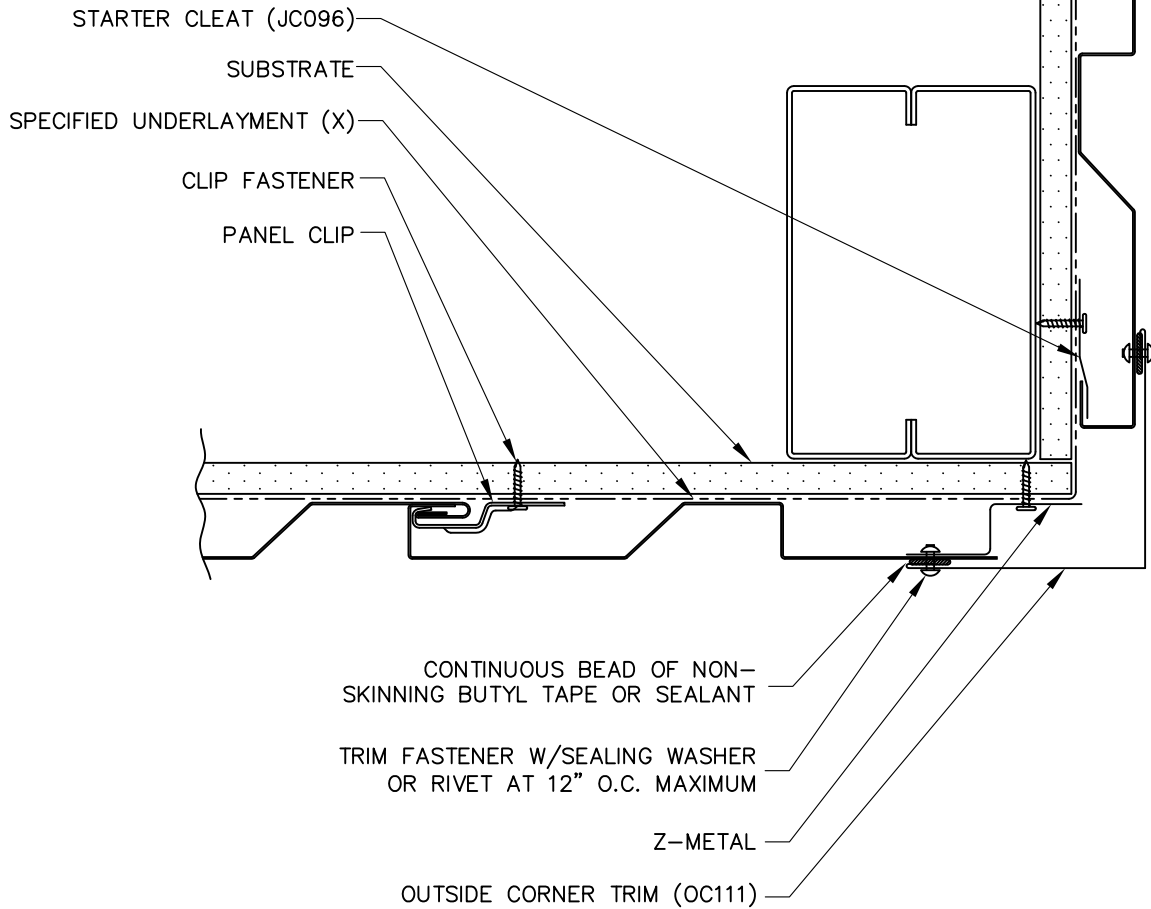

JC096

OC111

TRIM	DIM. A	USAGE
ZC225	7/8"	FLUSH MOUNT
ZC228	1 3/8"	W/0.5" STANDOFF

(X) - NOT BY AEP SPAN

PERCEPTION
COLLECTION
VERTICAL INSTALL.

OUTSIDE CORNER

PCV-08