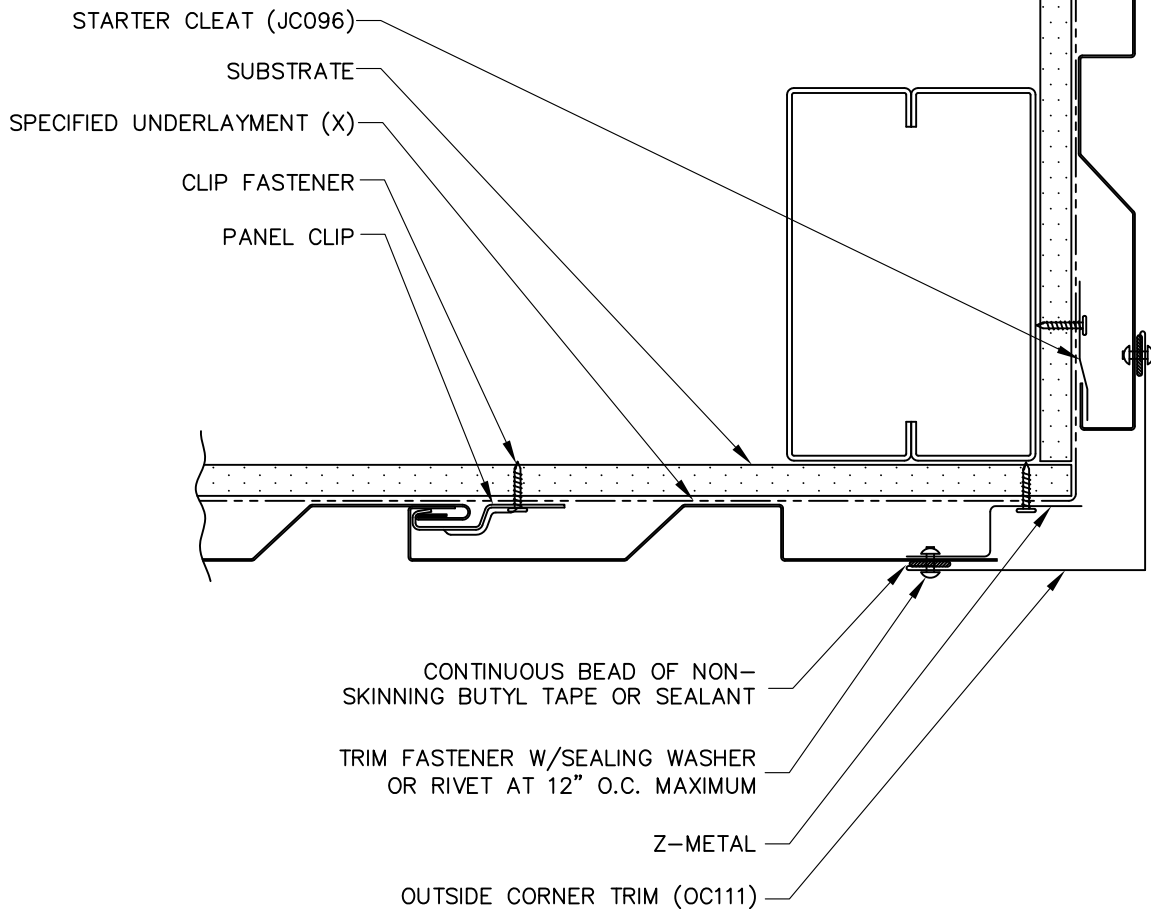

TRIM	DIM. A	USAGE
ZC225	7/8"	FLUSH MOUNT
ZC228	1 3/8"	W/0.5" STANDOFF

(X) - NOT BY AEP SPAN

**PERCEPTION  
COLLECTION  
VERTICAL INSTALL.**

**OUTSIDE CORNER**

**PCV-08**