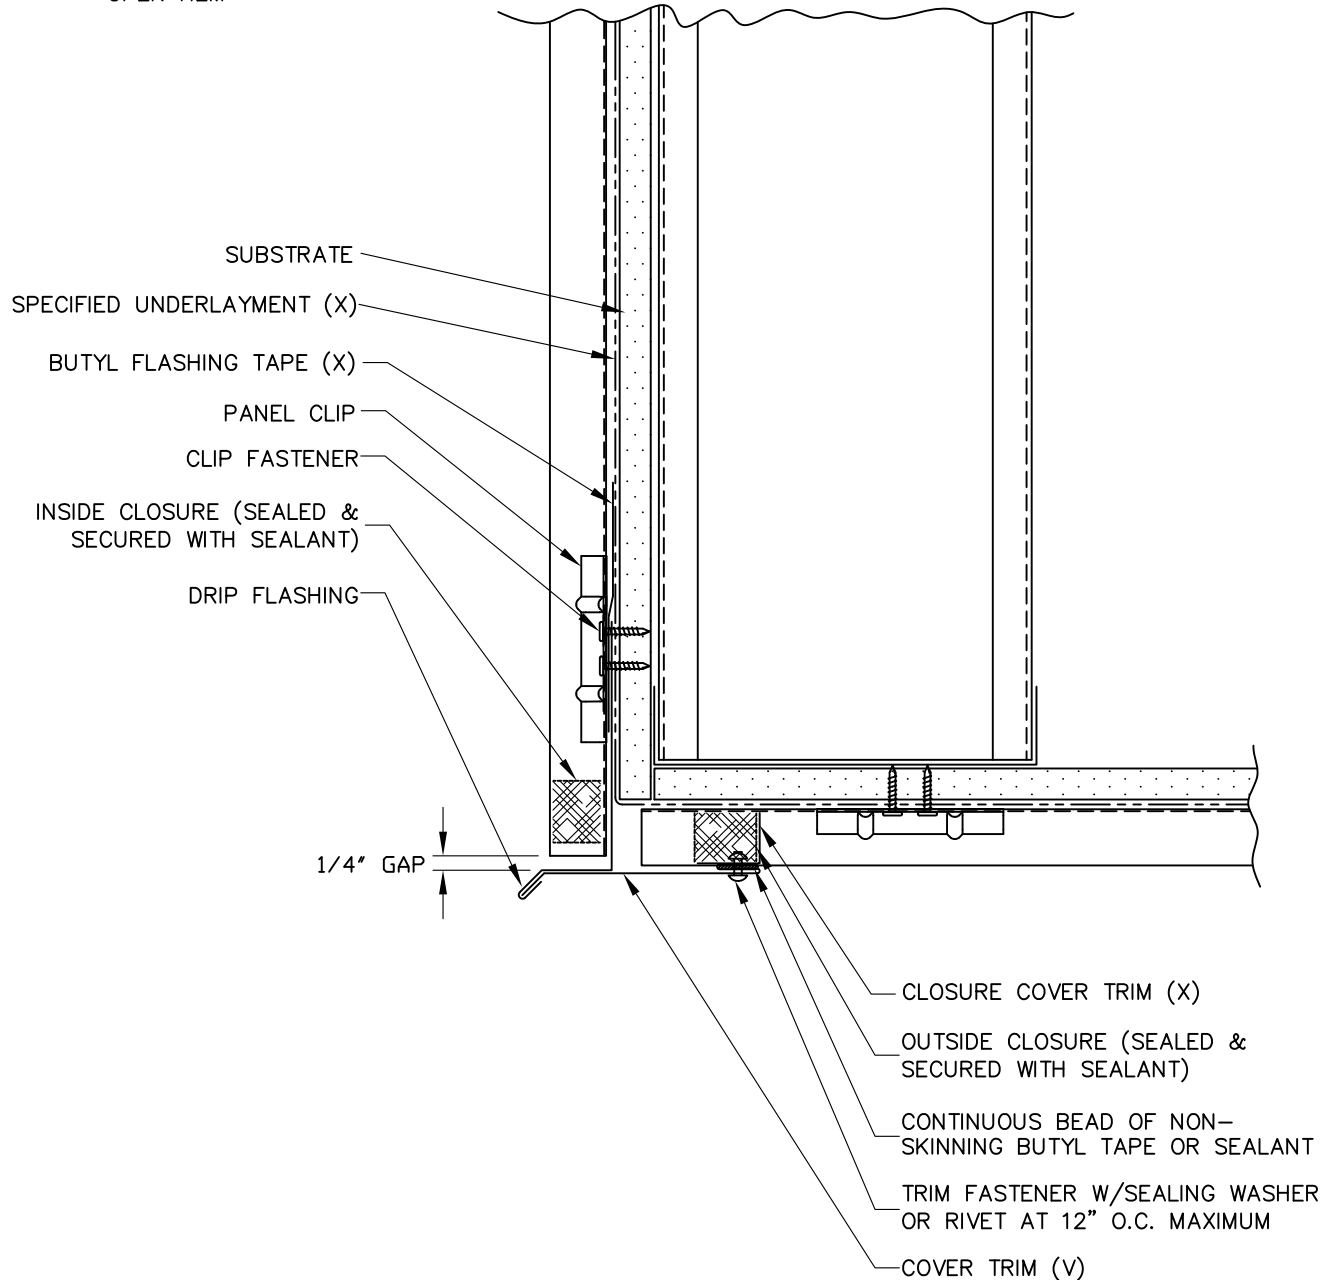

TRIM	DIM. A	USAGE
DF032	1 1/8"	FLUSH MOUNT
DF033	1 5/8"	W/0.5" STANDOFF

(X) - NOT BY AEP SPAN
(V) - DIMENSIONS VARY BASED ON PROJECT CONDITIONS

**PERCEPTION
COLLECTION
VERTICAL INSTALL.**

SOFFIT (FRONT)

PCV-10