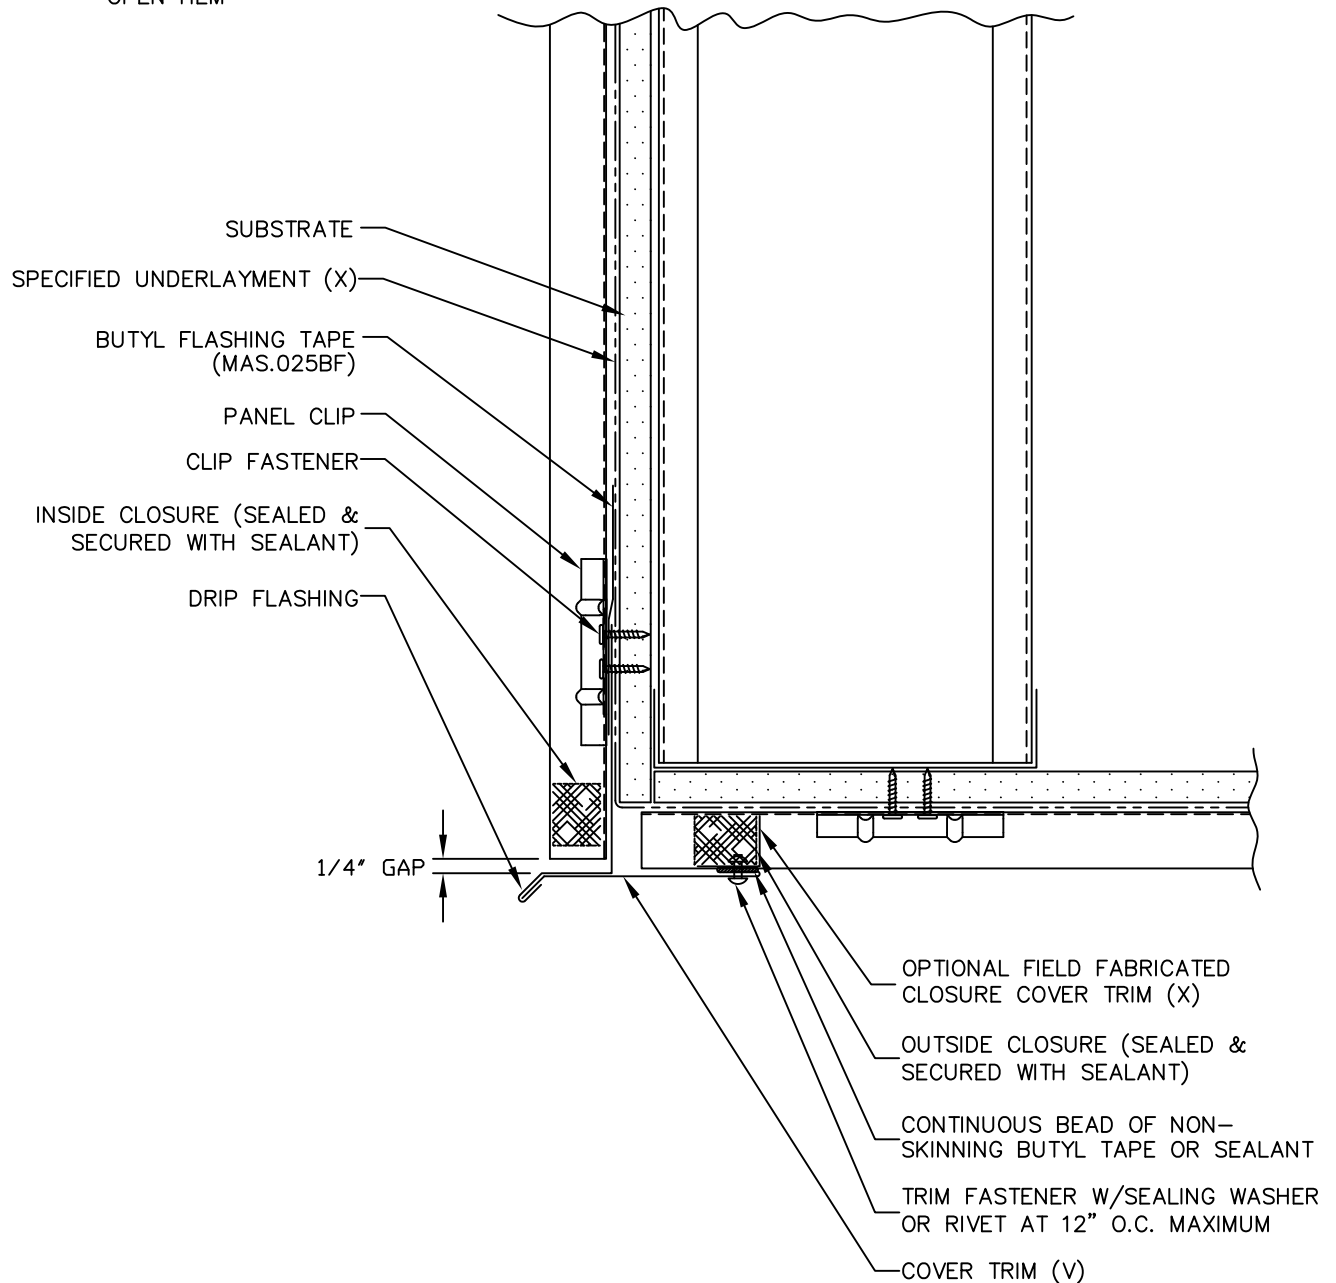

TRIM	DIM. A	USAGE
DF032	1 1/8"	FLUSH MOUNT
DF033	1 5/8"	W/0.5" STANDOFF

(X) - NOT BY AEP SPAN
(V) - DIMENSIONS VARY BASED ON PROJECT CONDITIONS

**PERCEPTION
COLLECTION
VERTICAL INSTALL.**

SOFFIT (FRONT)

PCV-10