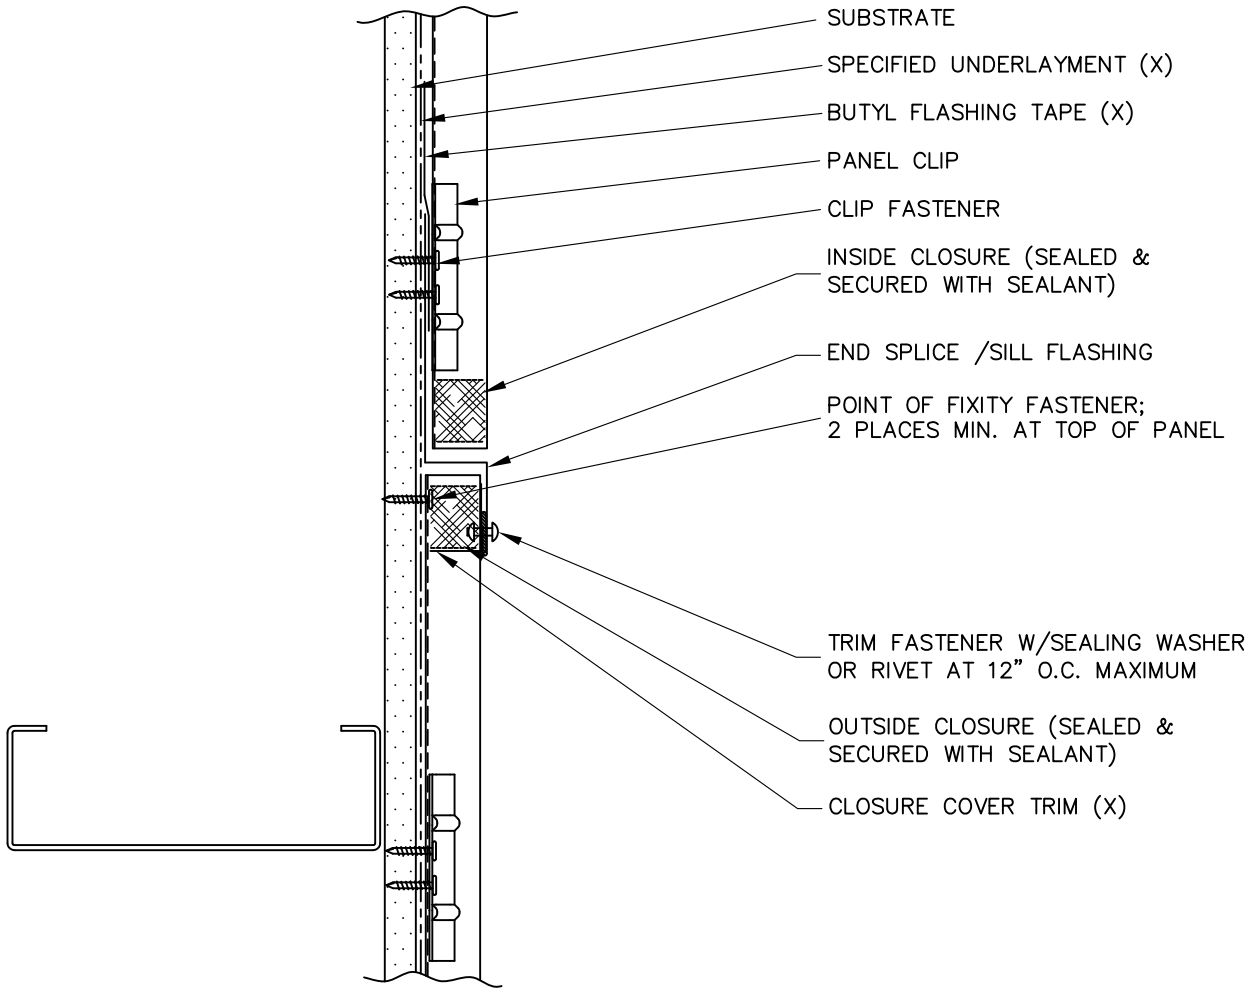

TRIM	DIM A	USAGE
HT092	1 1/8"	FLUSH MOUNT
HT100	1 5/8"	W/0.5" STANDOFF

(X) - NOT BY AEP SPAN

**PERCEPTION  
COLLECTION  
VERTICAL INSTALL.**

END SPLICE (W/TRIM)

PCV-12