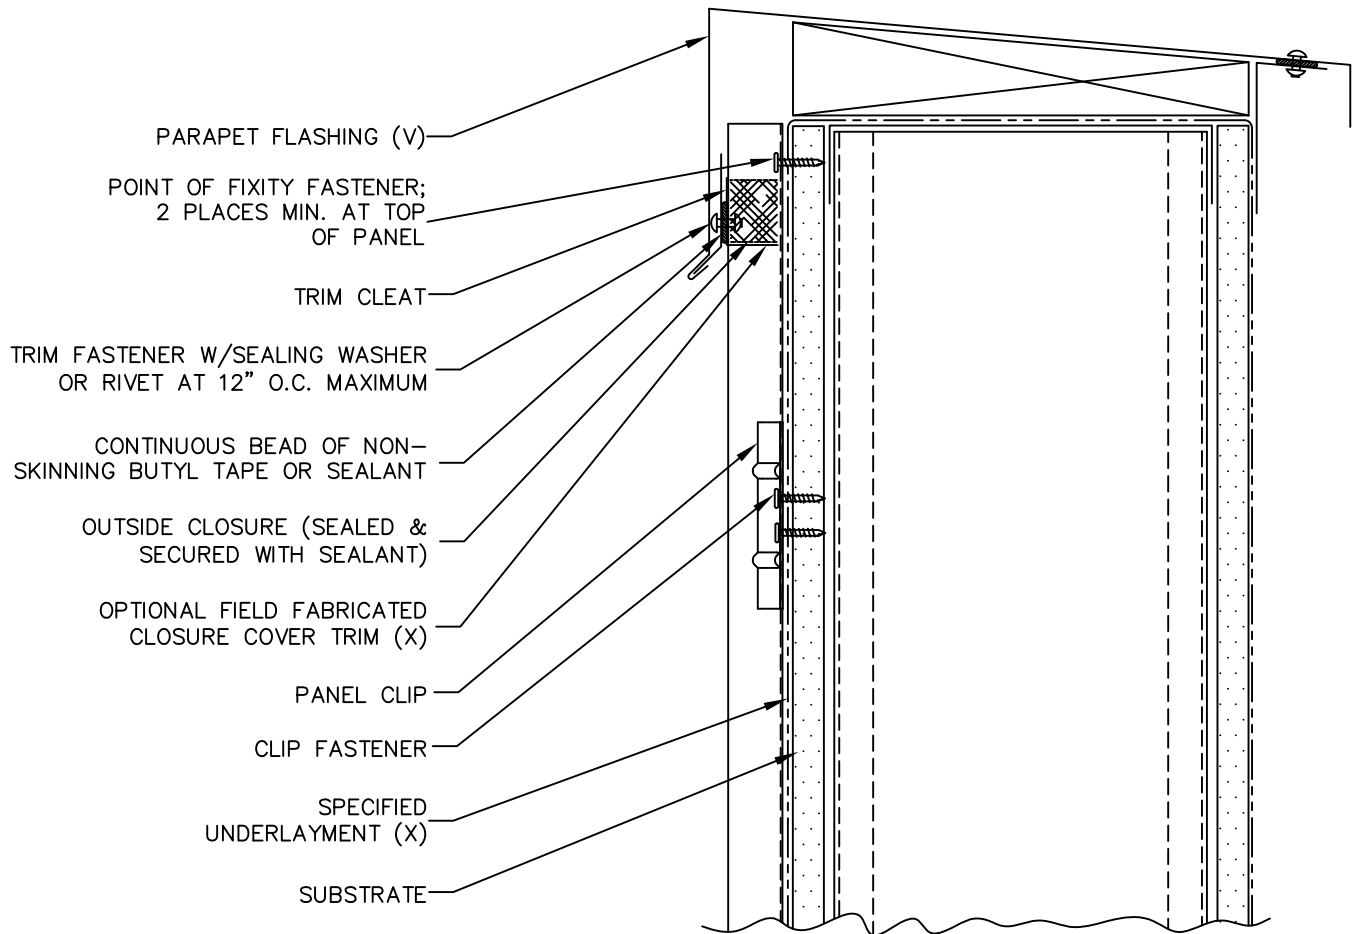

1 1/2"
 135°
 5/8"

IC209

(X) - NOT BY AEP SPAN
 (V) - DIMENSIONS VARY BASED ON PROJECT CONDITIONS

PERCEPTION
 COLLECTION
 VERTICAL INSTALL.

PARAPET

PCV-13