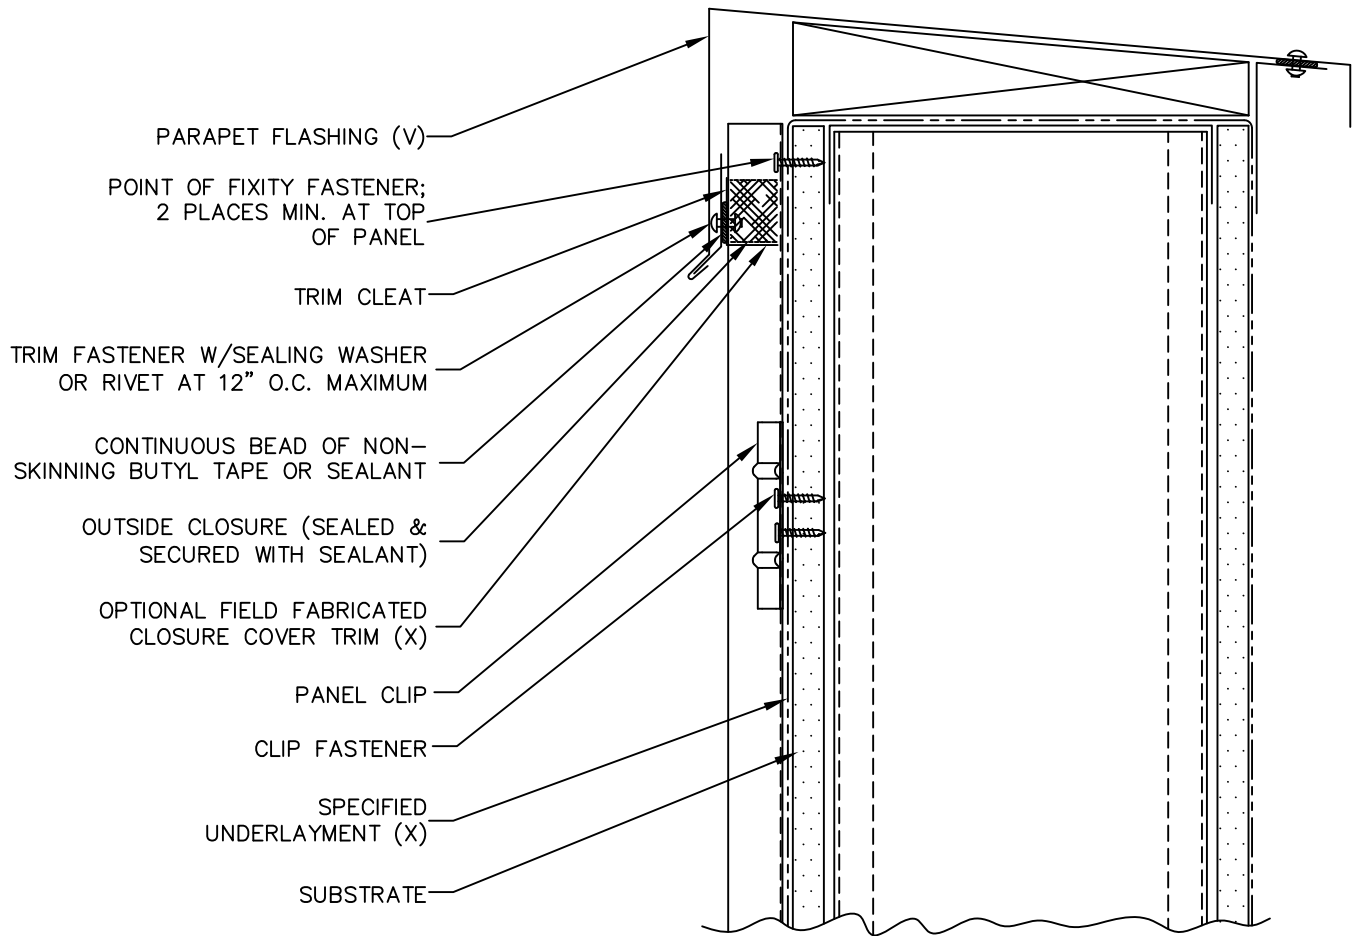

1 1/2"
 135°
 5/8"

IC209

(X) - NOT BY AEP SPAN
 (V) - DIMENSIONS VARY BASED ON PROJECT CONDITIONS

PERCEPTION
 COLLECTION
 VERTICAL INSTALL.

PARAPET

PCV-13