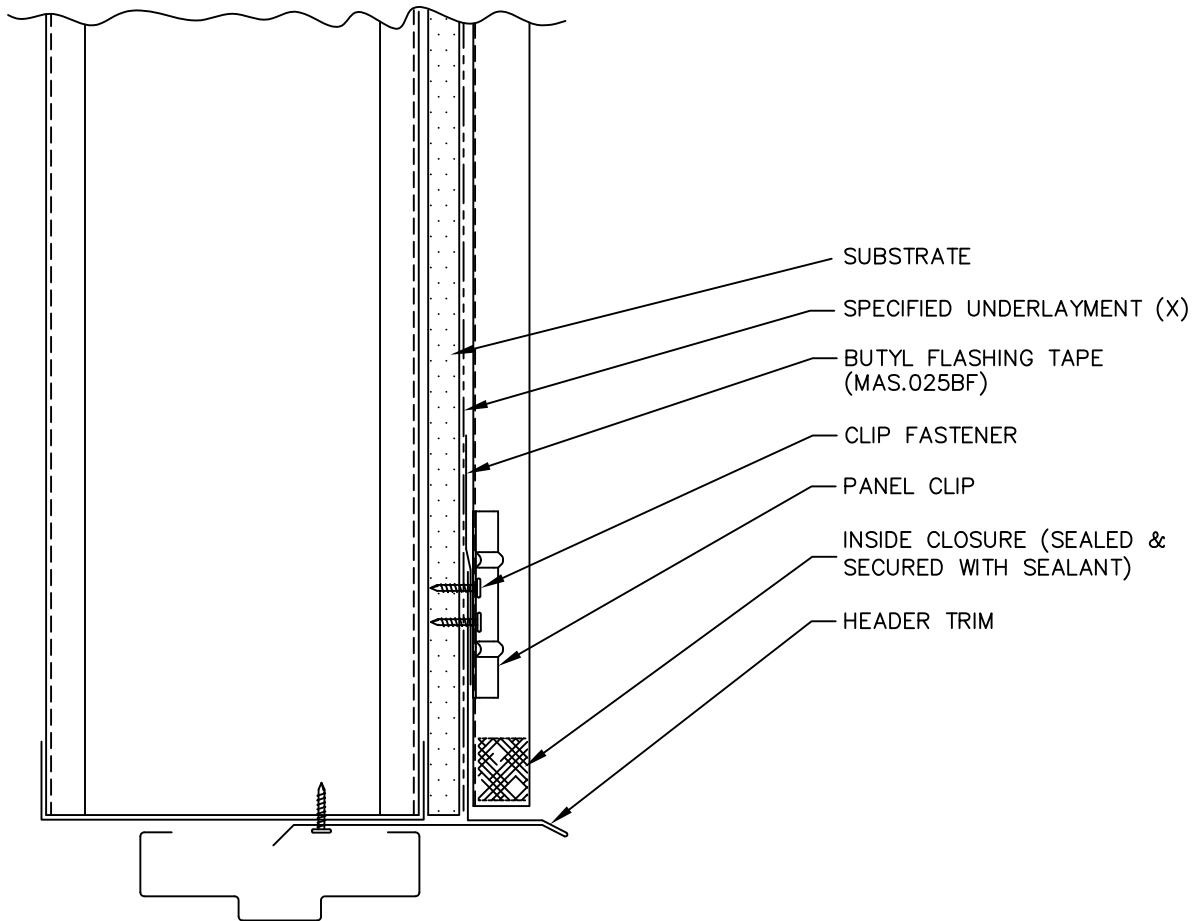

TRIM	DIM A	USAGE
HT093	1 1/8"	FLUSH MOUNT
HT102	1 5/8"	W/0.5" STANDOFF

(X) - NOT BY AEP SPAN

PERCEPTION
COLLECTION
VERTICAL INSTALL.

DOOR / WINDOW
(HEAD)

PCV-14