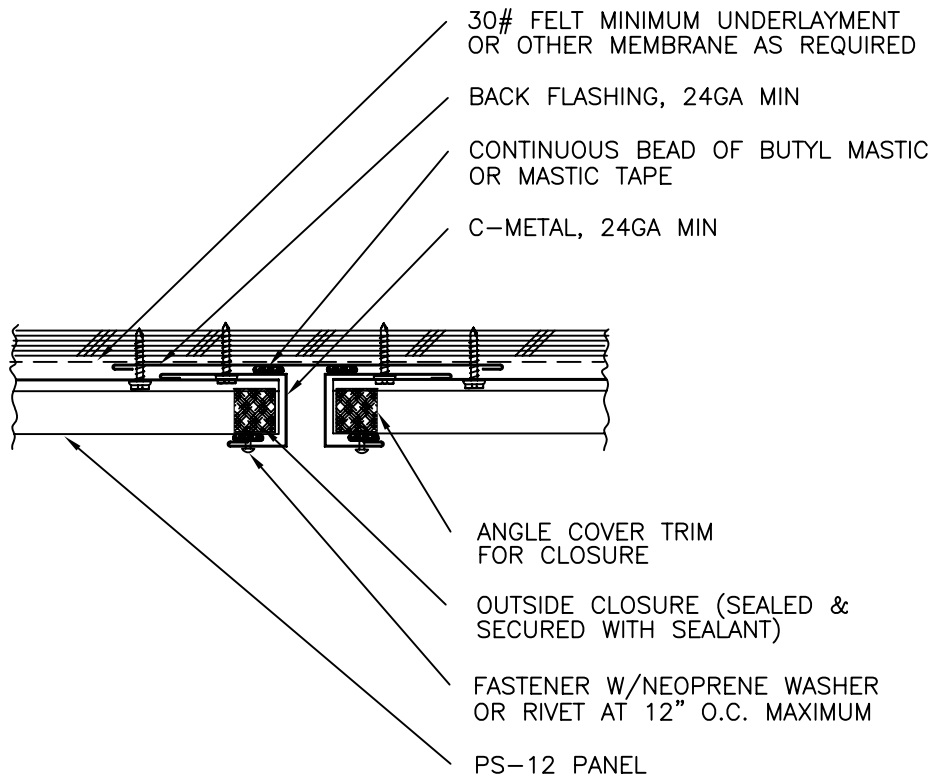

C-METAL

COVER TRIM

PRESTIGE SERIES

HORIZONTAL END SPLICE

PS-07