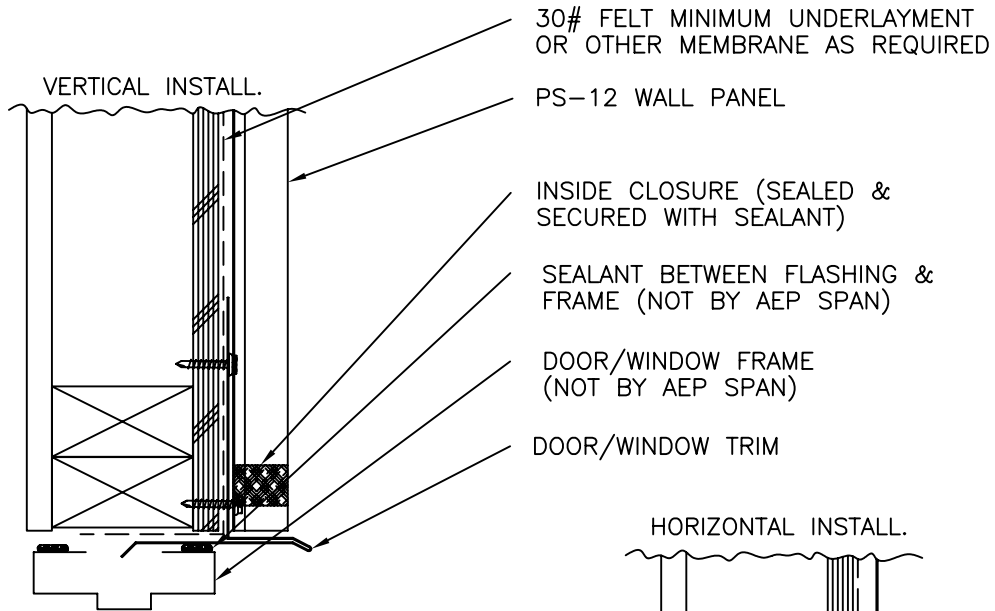

DOOR/WINDOW TRIM

Z-METAL

PRESTIGE SERIES

DOOR-WINDOW TRIM
(HEAD)

PS-12