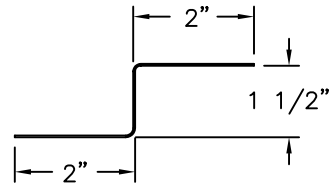

DOOR/WINDOW TRIM

Z-METAL

PRESTIGE SERIES

DOOR-WINDOW TRIM
(HEAD)

PS-12