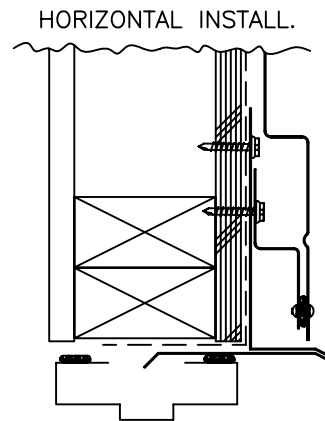

DOOR/WINDOW TRIM

Z-METAL

PRESTIGE SERIES

DOOR-WINDOW TRIM
(HEAD)

PS-12