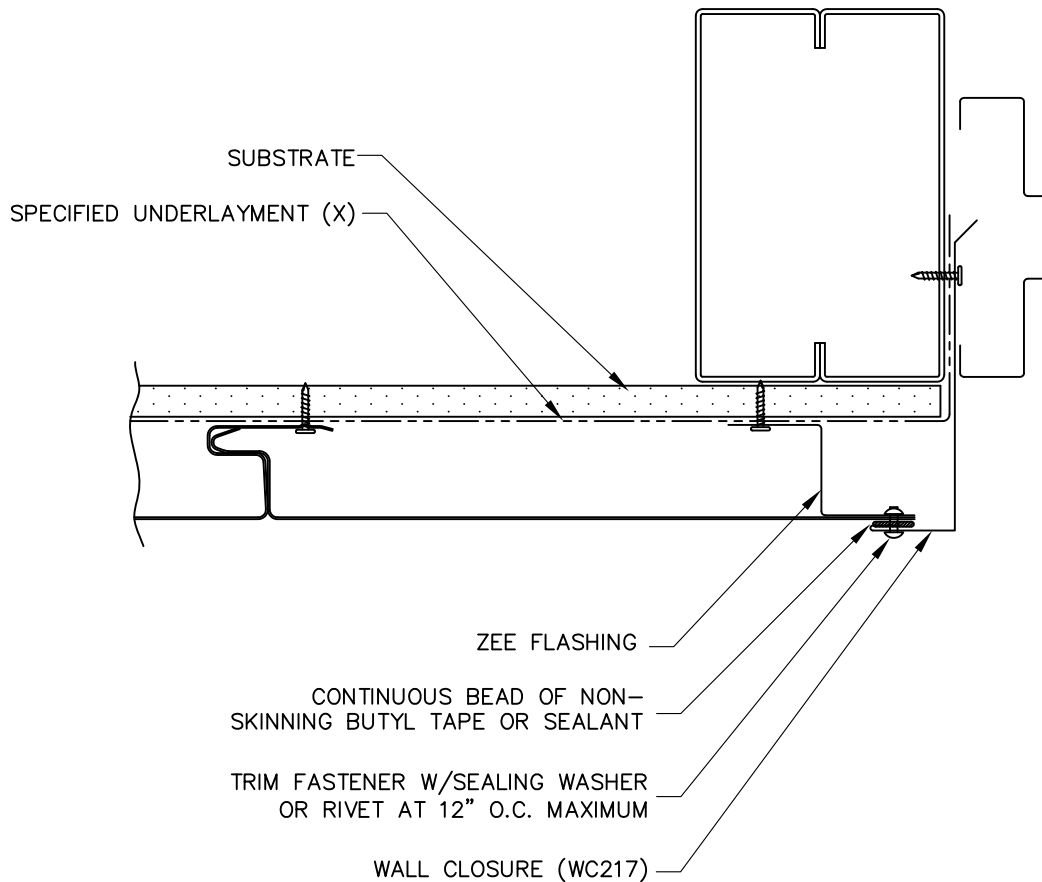

ALTERNATE DETAIL

(X) - NOT BY AEP SPAN

PRESTIGE SERIES
VERTICAL INSTALL.

DOOR / WINDOW
(JAMB)

PSV-15