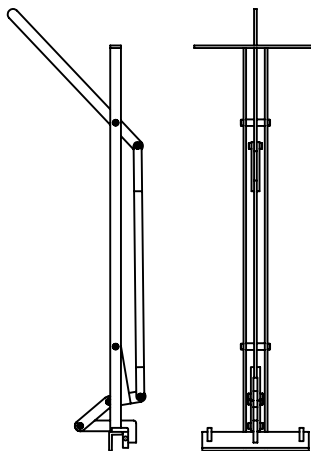

SEAMER (MODEL #922)  
(NOT BY AEP SPAN)

SEAMER (MODEL #230)  
(NOT BY AEP SPAN)

SEAMERS ARE PROVIDED AND MAINTAINED THROUGH DI ROOF SEAMERS. ALL AEP SPAN CUSTOMER MUST WORK DIRECTLY WITH DI FOR SEAMER RENTALS, AS THEY ARE THE ONLY AEP SPAN CERTIFIED SEAMER SUPPLIER. THEY CAN BE CONTACTED AT: PH: 888-343-0456, FX: 662-287-6744, OR AT WWW.DISEAMERS.COM

RENTAL SEAMER WILL EITHER BE A LIGHTWEIGHT MODEL #230 SEAMER OR A MODEL #922 SEAMER. PRODUCT SELECTION WILL BE MADE BY DI ROOF SEAMERS BASED ON PRODUCT PERFORMANCE, AND/OR JOBSITE REQUIREMENTS.

HAND CRIMPER  
(SOLD BY AEP SPAN)