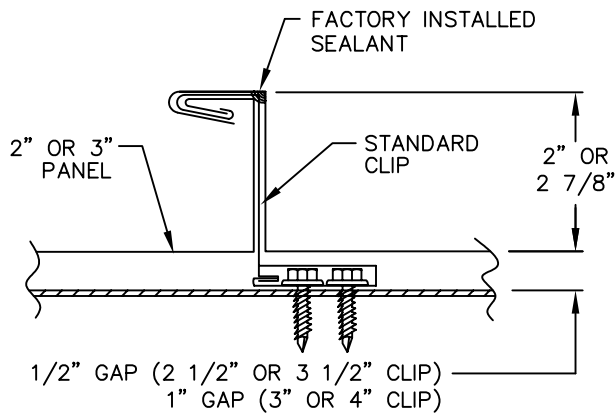

STANDARD CLIP

LOW PROFILE CLIP

BEARING PLATE FOR STD. CLIP

BEARING PLATE FOR LOW CLIP

SEAMED STD. CLIP

SEAMED LOW CLIP

**SPAN-LOK**

**CLIP INFO**

**SL-1**