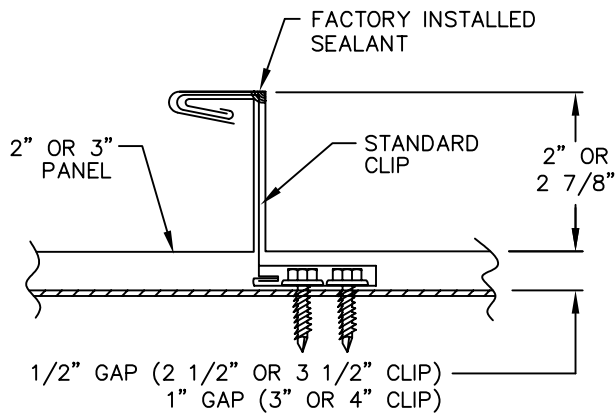

STANDARD CLIP

LOW PROFILE CLIP

BEARING PLATE FOR STD. CLIP

BEARING PLATE FOR LOW CLIP

SEAMED STD. CLIP

SEAMED LOW CLIP

SPAN-LOK

CLIP INFO

SL-1