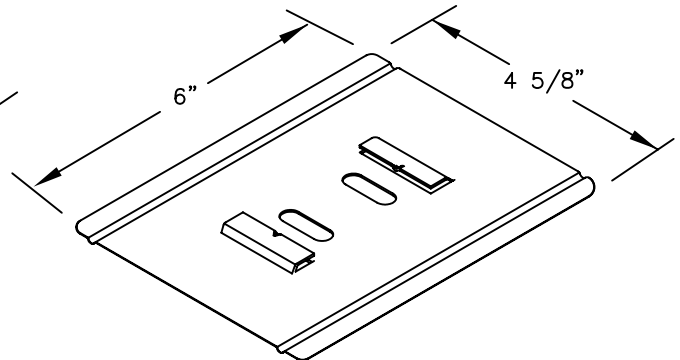

STANDARD CLIP

LOW PROFILE CLIP

BEARING PLATE FOR STD. CLIP

BEARING PLATE FOR LOW CLIP

SEAMED STD. CLIP

SEAMED LOW CLIP

SPAN-LOK

CLIP INFO

SL-1