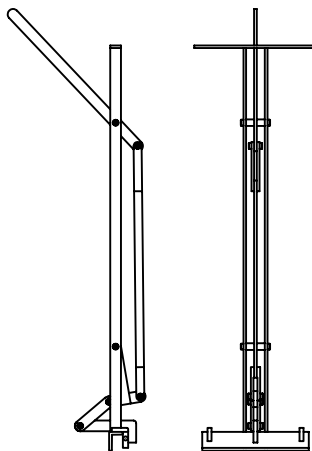

SEAMER (MODEL #922)  
(NOT BY AEP SPAN)

SEAMER (MODEL #230)  
(NOT BY AEP SPAN)

SEAMERS ARE PROVIDED AND MAINTAINED THROUGH DI ROOF SEAMERS. ALL AEP SPAN CUSTOMER MUST WORK DIRECTLY WITH DI FOR SEAMER RENTALS, AS THEY ARE THE ONLY AEP SPAN CERTIFIED SEAMER SUPPLIER. THEY CAN BE CONTACTED AT: PH: 888-343-0456, FX: 662-287-6744, OR AT WWW.DISEAMERS.COM

RENTAL SEAMER WILL EITHER BE A LIGHTWEIGHT MODEL #230 SEAMER OR A MODEL #922 SEAMER. PRODUCT SELECTION WILL BE MADE BY DI ROOF SEAMERS BASED ON PRODUCT PERFORMANCE, AND/OR JOBSITE REQUIREMENTS.

HAND CRIMPER  
(SOLD BY AEP SPAN)

**SPAN-LOK**

PANEL SEAMING

SL-20