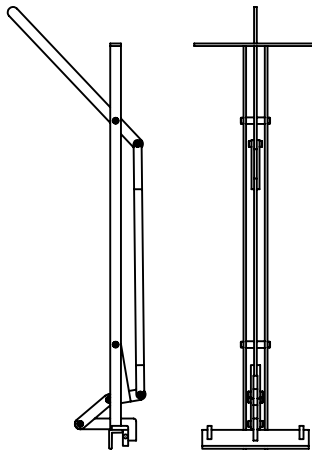

SEAMER (MODEL #922)
(NOT BY AEP SPAN)

SEAMER (MODEL #230)
(NOT BY AEP SPAN)

SEAMERS ARE PROVIDED AND MAINTAINED THROUGH DI ROOF SEAMERS. ALL AEP SPAN CUSTOMER MUST WORK DIRECTLY WITH DI FOR SEAMER RENTALS, AS THEY ARE THE ONLY AEP SPAN CERTIFIED SEAMER SUPPLIER. THEY CAN BE CONTACTED AT: PH: 888-343-0456, FX: 662-287-6744, OR AT WWW.DISEAMERS.COM

RENTAL SEAMER WILL EITHER BE A LIGHTWEIGHT MODEL #230 SEAMER OR A MODEL #922 SEAMER. PRODUCT SELECTION WILL BE MADE BY DI ROOF SEAMERS BASED ON PRODUCT PERFORMANCE, AND/OR JOBSITE REQUIREMENTS.

HAND CRIMPER
(SOLD BY AEP SPAN)

SPAN-LOK

PANEL SEAMING

SL-20