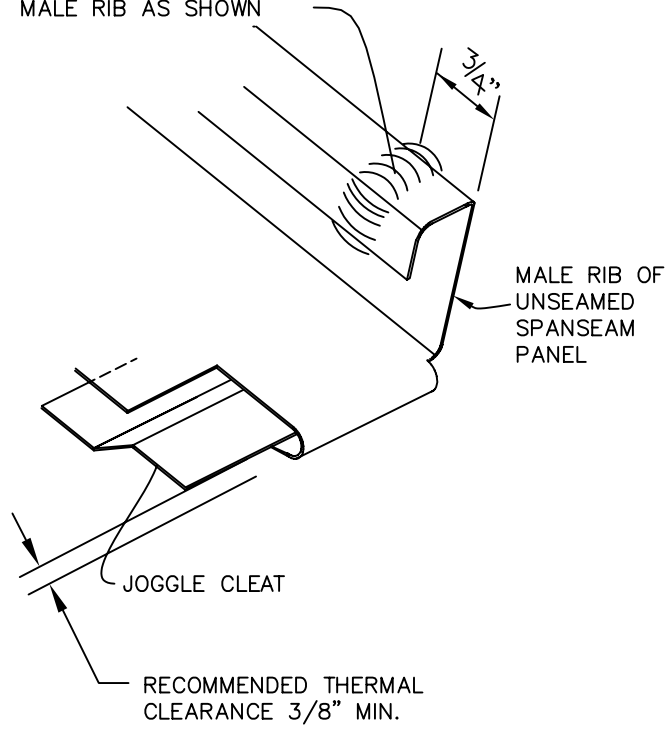

APPLY 3/8" BEAD OF NON-SKINNING BUTYL SEALANT ON BOTH SIDES OF MALE RIB AS SHOWN

SPANSEAM

EAVE HEM

SPS3D1