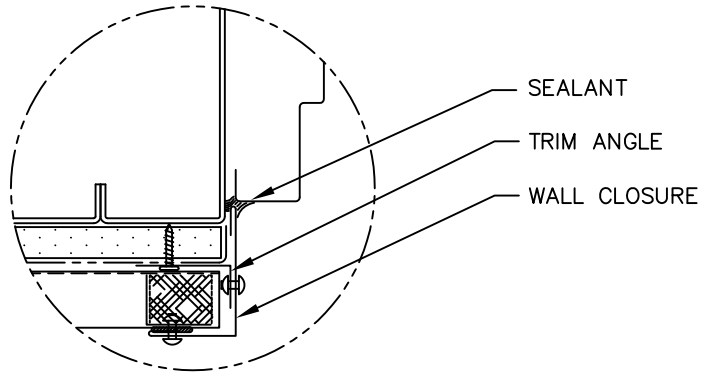

WC217

ALTERNATE DETAIL

(X) – NOT BY AEP SPAN

TW-12
HORIZONTAL INSTALL.

DOOR / WINDOW
(JAMB)

TWH-15