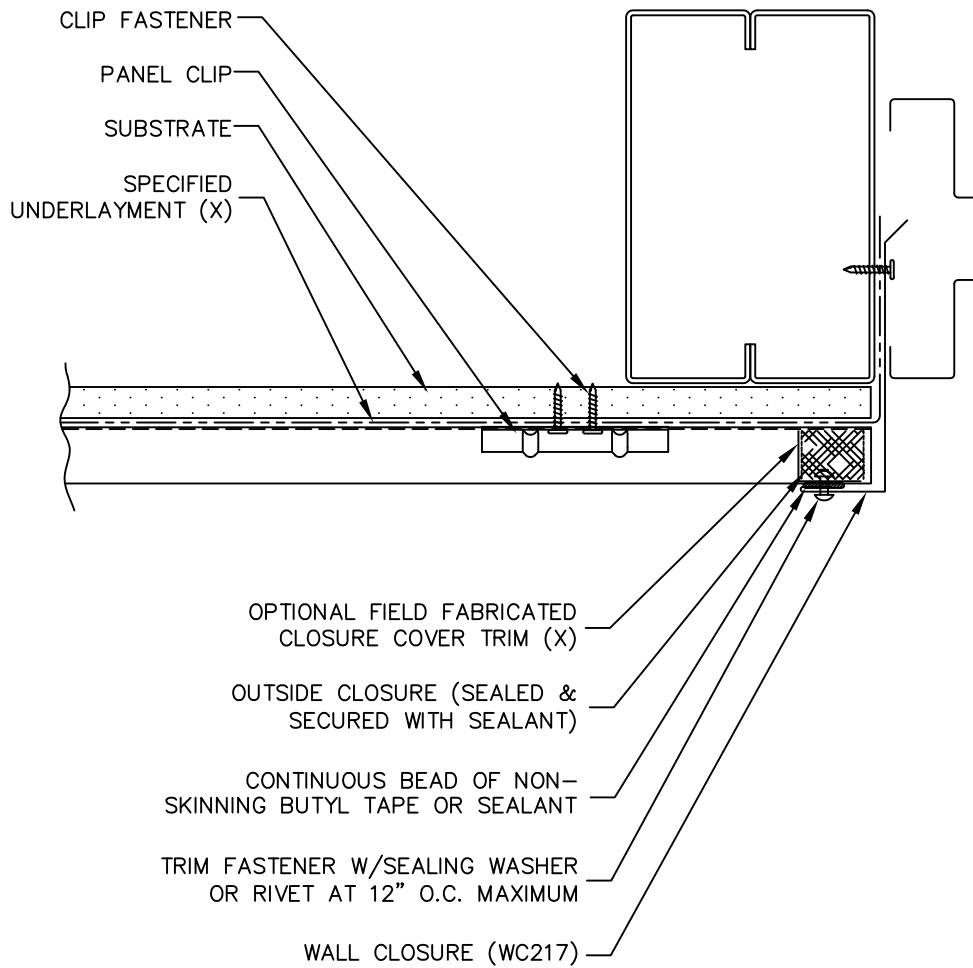

WC217

ALTERNATE DETAIL

(X) – NOT BY AEP SPAN

TW-12
HORIZONTAL INSTALL.

DOOR / WINDOW
(JAMB)

TWH-15