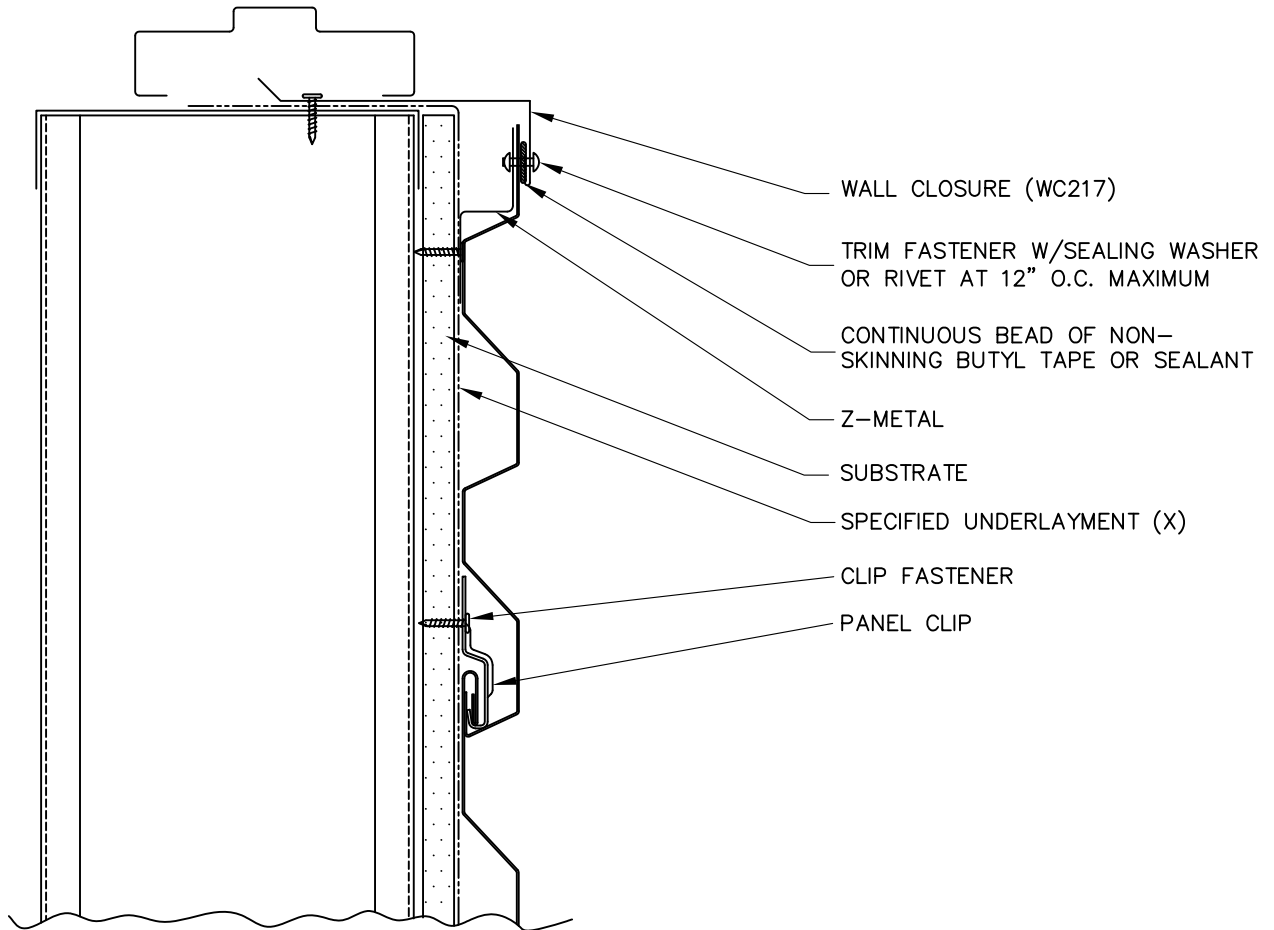

	TRIM	DIM. A	USAGE
1 1/2"	ZC225	7/8"	FLUSH MOUNT
A	ZC228	1 3/8"	W/0.5" STANDOFF

(X) - NOT BY AEP SPAN

TW-12
HORIZONTAL INSTALL.

DOOR / WINDOW
(SILL)

TWH-16