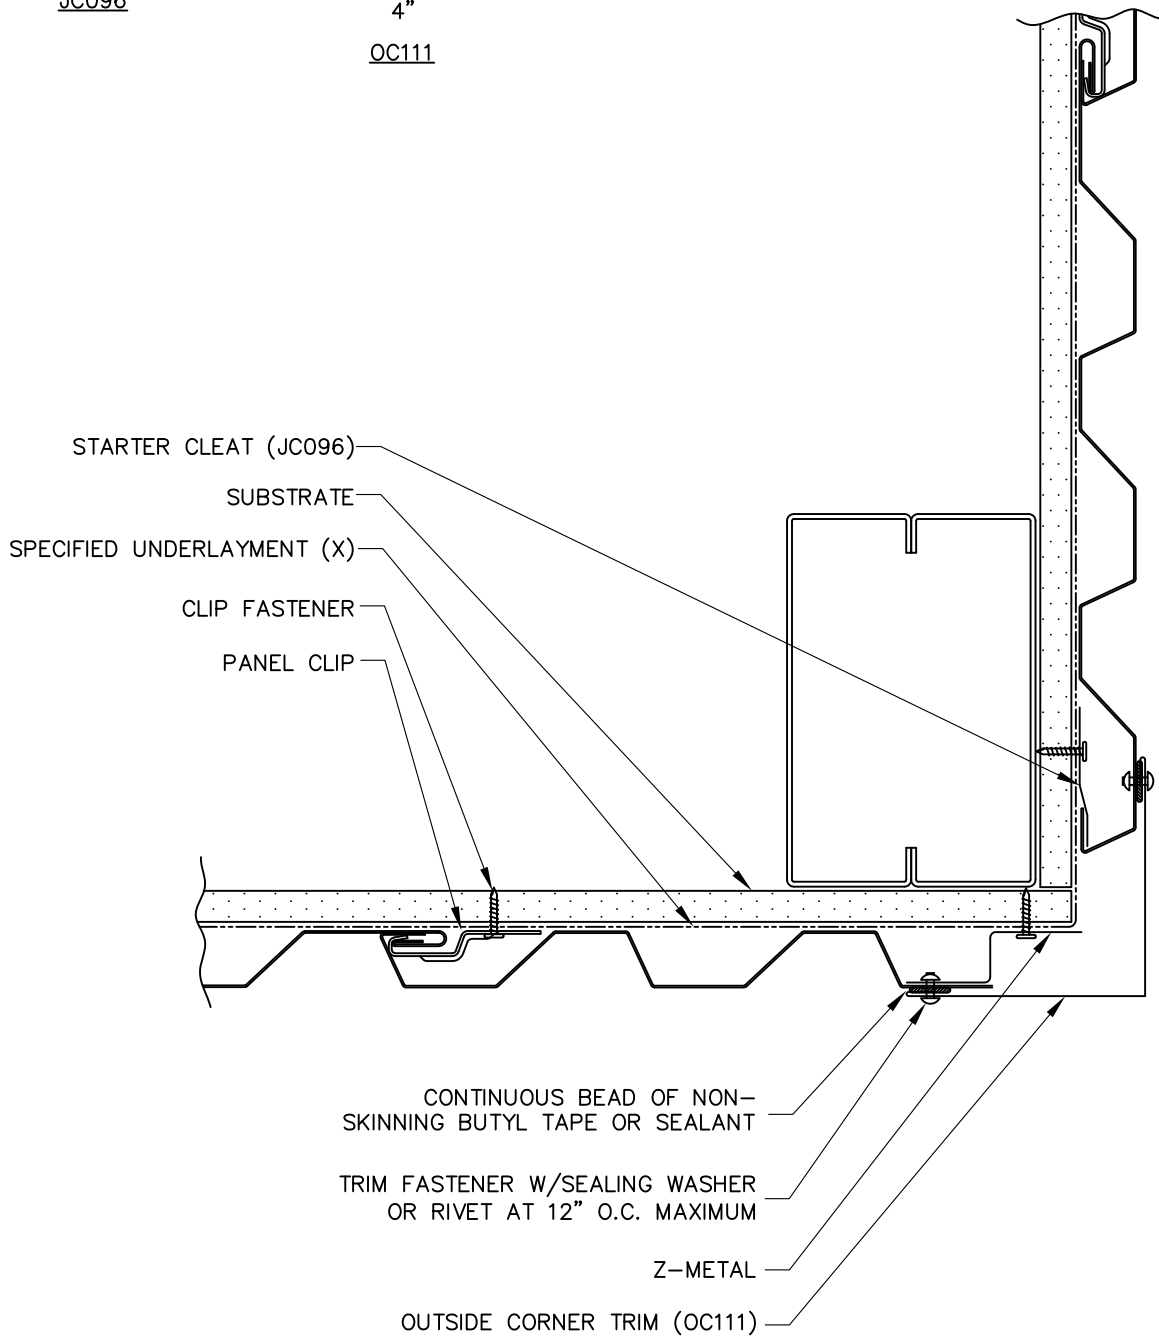

TRIM	DIM. A	USAGE
ZC225	7/8"	FLUSH MOUNT
ZC228	1 3/8"	W/0.5" STANDOFF

(X) - NOT BY AEP SPAN

TW-12
VERTICAL INSTALL.

OUTSIDE CORNER

TWV-08