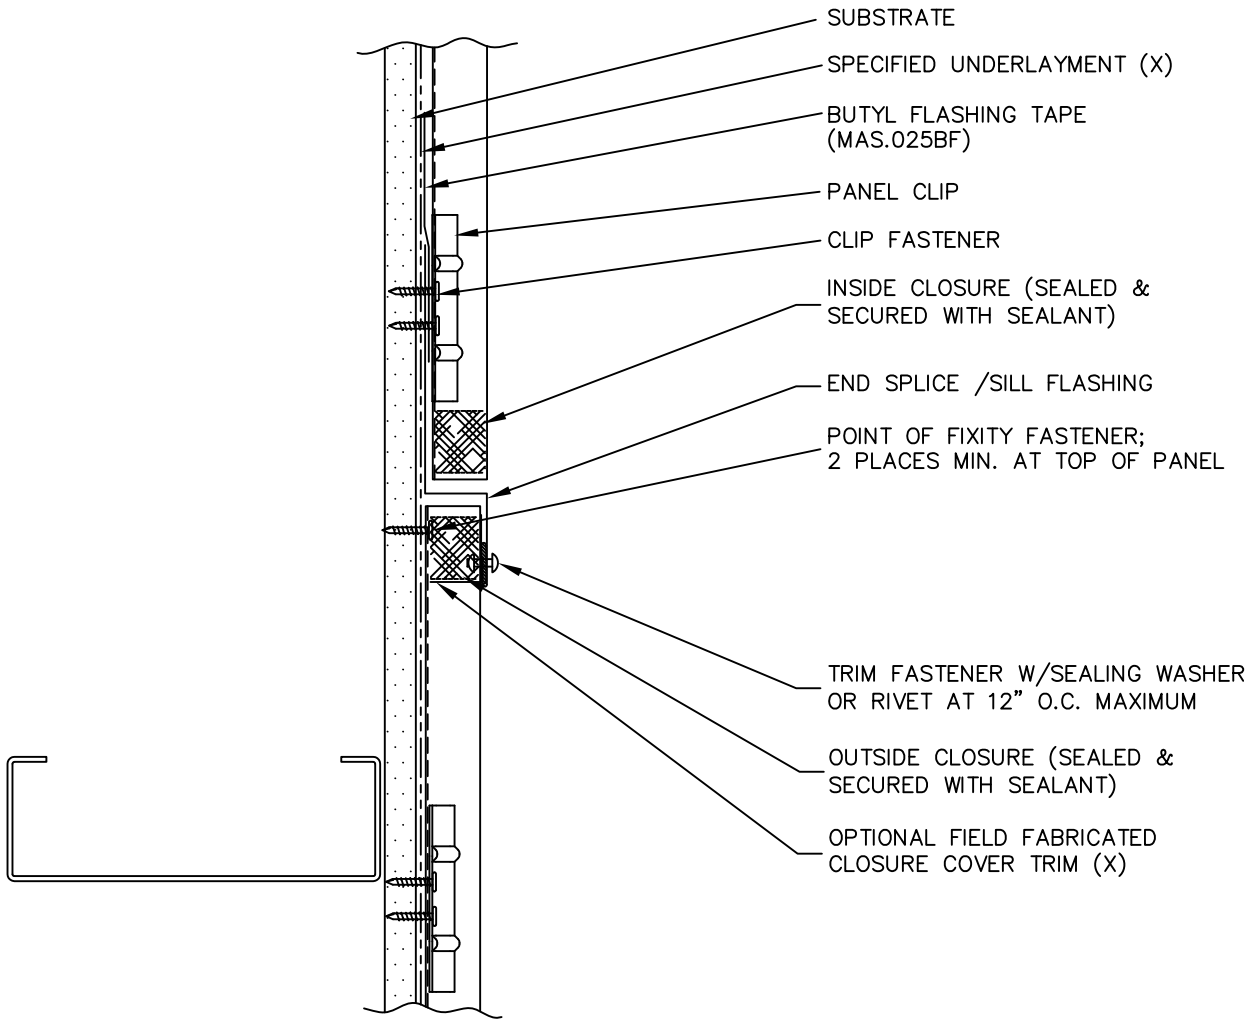

| TRIM  | DIM A  | USAGE           |
|-------|--------|-----------------|
| HT092 | 1 1/8" | FLUSH MOUNT     |
| HT103 | 1 5/8" | W/0.5" STANDOFF |

(X) - NOT BY AEP SPAN

**TW-12**  
VERTICAL INSTALL.

END SPLICE (W/TRIM)

TWV-12