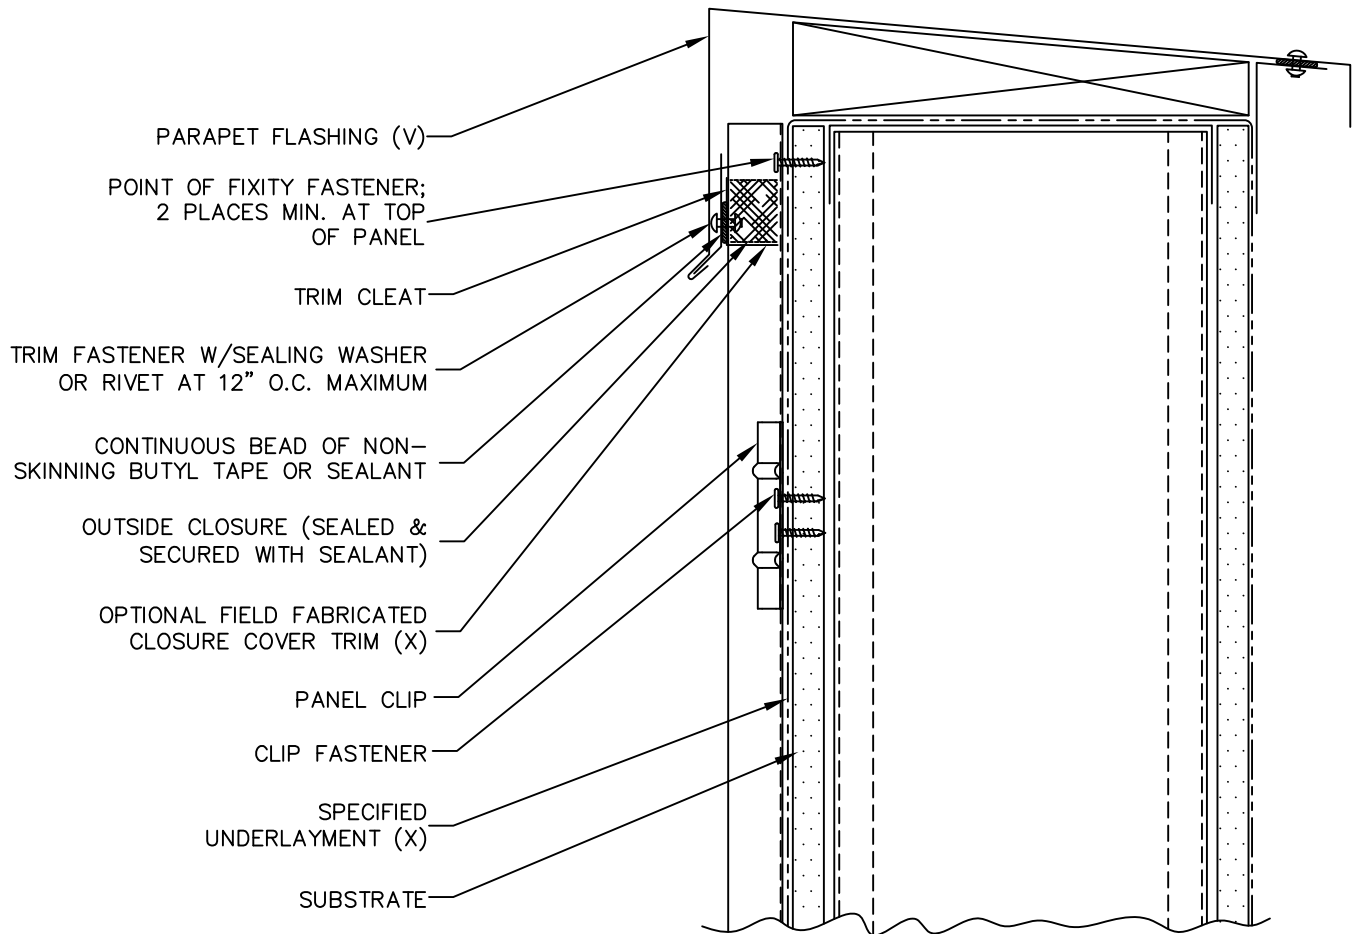

1 1/2"
 135°
 5/8"

IC209

(X) - NOT BY AEP SPAN
 (V) - DIMENSIONS VARY BASED ON PROJECT CONDITIONS

TW-12
 VERTICAL INSTALL.

PARAPET

TWV-13