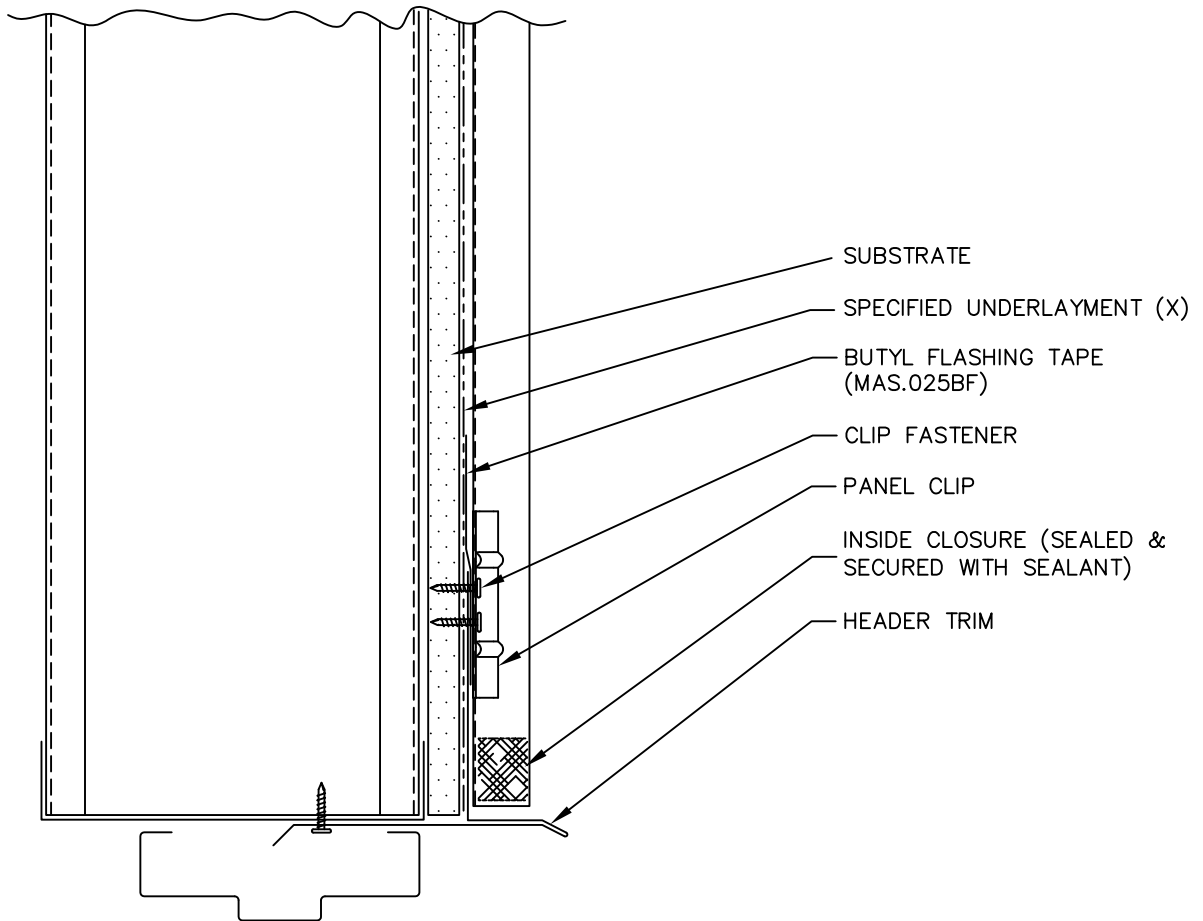

TRIM	DIM A	USAGE
HT093	1 1/8"	FLUSH MOUNT
HT102	1 5/8"	W/0.5" STANDOFF

(X) - NOT BY AEP SPAN

TW-12
VERTICAL INSTALL.

DOOR / WINDOW
(HEAD)

TWV-14