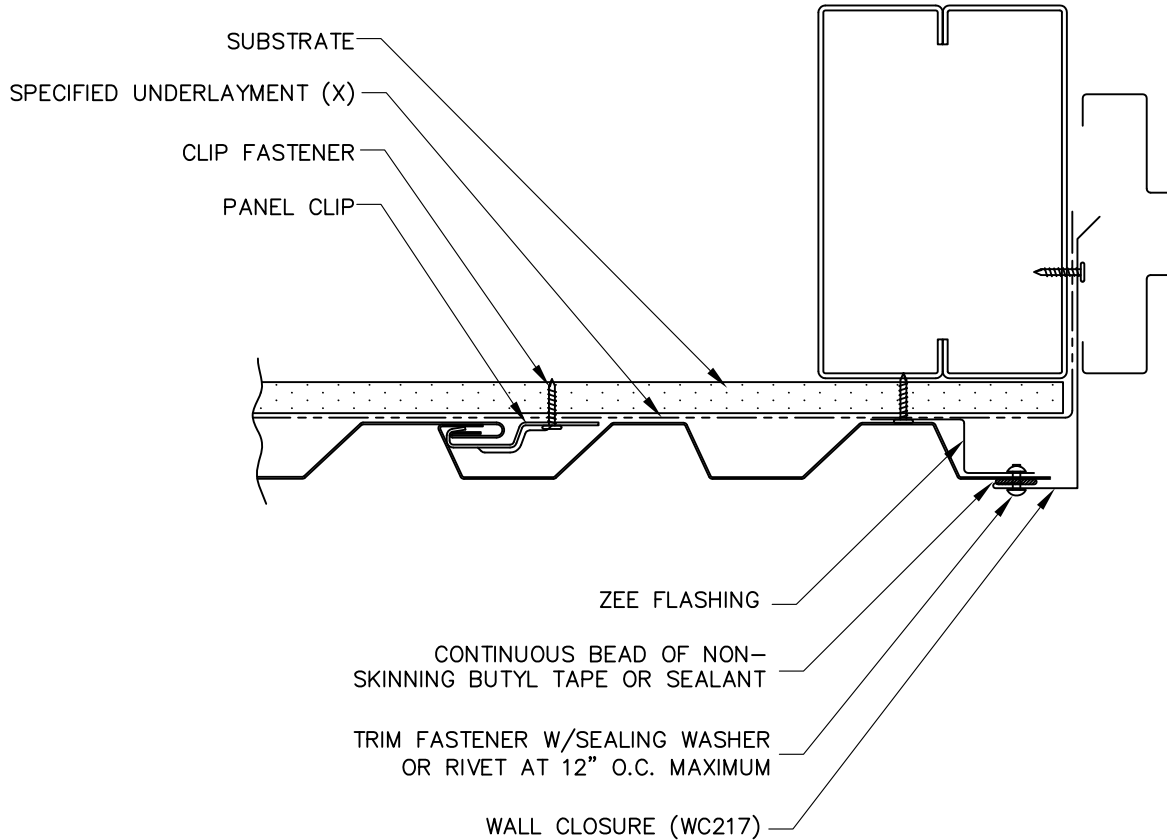

TRIM	DIM A	USAGE
ZC225	7/8"	FLUSH MOUNT
ZC228	1 3/8"	W/0.5" STANDOFF

ALTERNATE DETAIL

(X) - NOT BY AEP SPAN

**TW-12**  
VERTICAL INSTALL.

DOOR / WINDOW  
(JAMB)

TWV-15