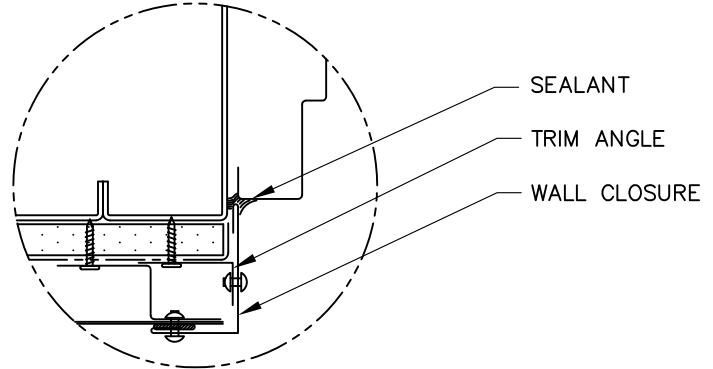

TRIM	DIM A	USAGE
ZC225	7/8"	FLUSH MOUNT
ZC228	1 3/8"	W/0.5" STANDOFF

ALTERNATE DETAIL

(X) - NOT BY AEP SPAN

**TW-12**  
VERTICAL INSTALL.

DOOR / WINDOW  
(JAMB)

TWV-15