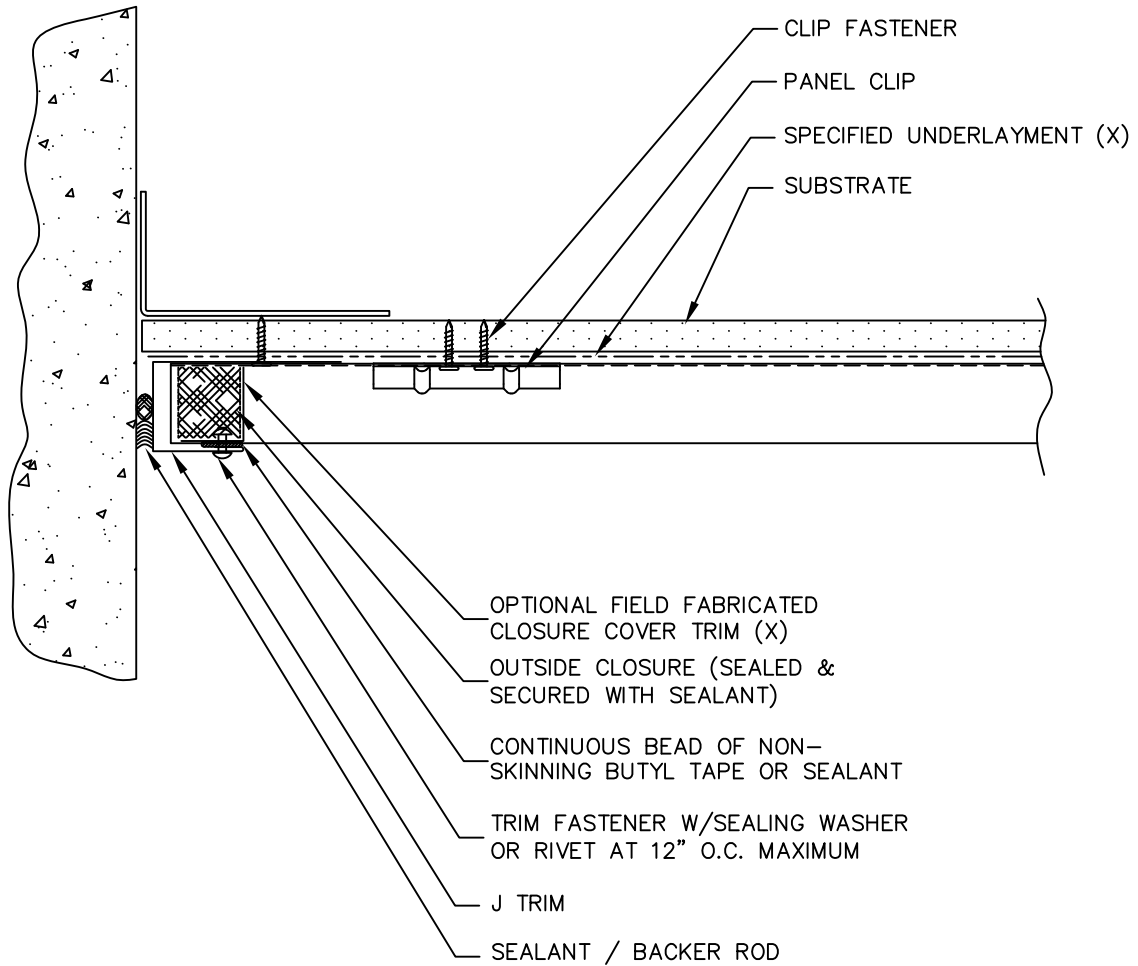

TRIM	DIM A	USAGE
JT109	1 1/2"	1.2FX FLUSH MOUNT
JT110	2"	1.2FX W/0.5" STANDOFF
JT107	1 3/4"	1.5FX FLUSH MOUNT
JT111	2 1/4"	1.5FX W/0.5" STANDOFF

(X) - NOT BY AEP SPAN

FLEX SERIES
HORIZONTAL INSTALL.

END WALL