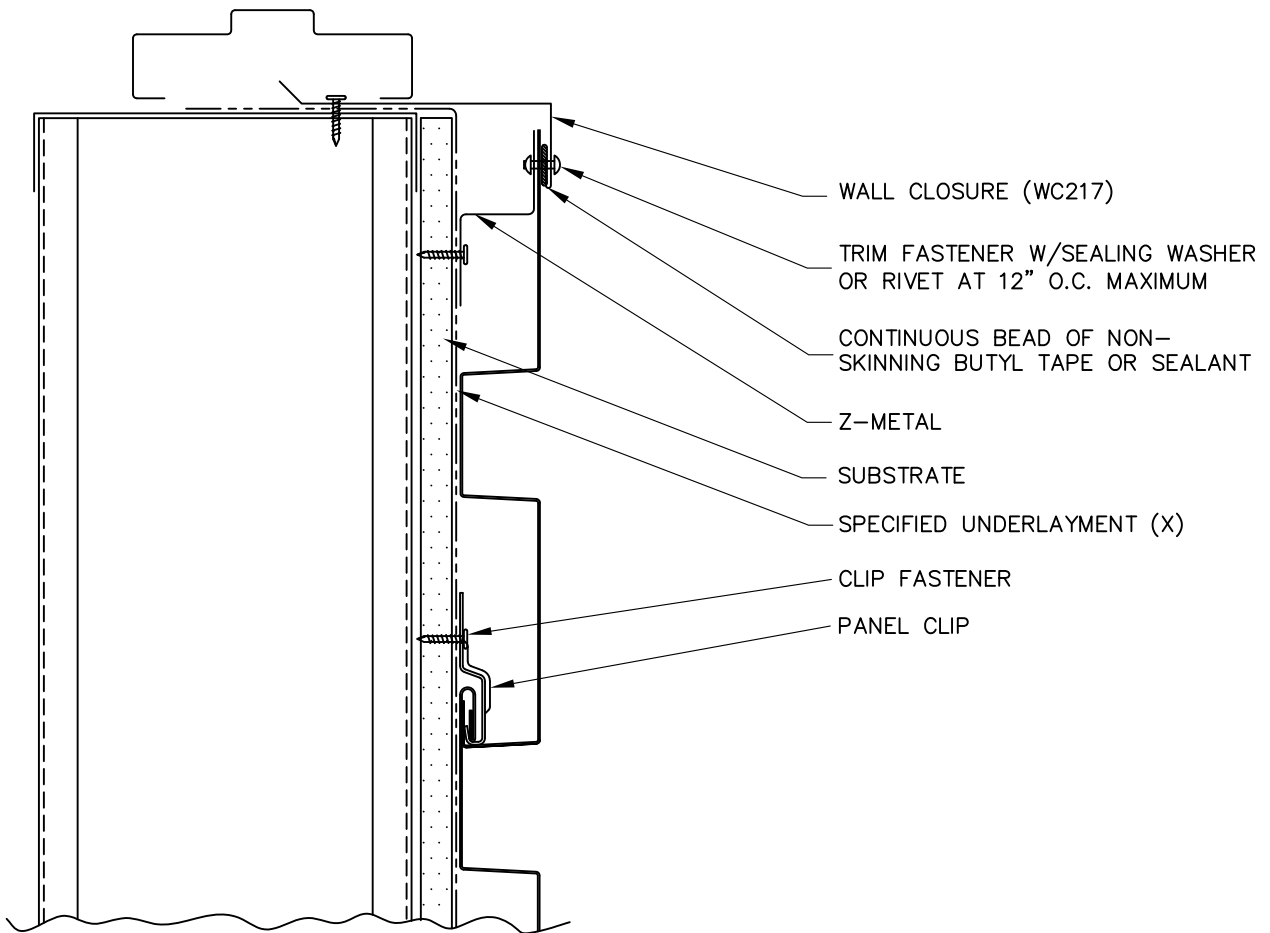

TRIM	DIM A	USAGE
ZC226	1 1/4"	1.2FX FLUSH MOUNT
ZC220	1 3/4"	1.2FX W/0.5" STANDOFF
ZC224	1 1/2"	1.5FX FLUSH MOUNT
ZC227	2"	1.5FX W/0.5" STANDOFF

WC217

(X) - NOT BY AEP SPAN

**FLEX SERIES**  
HORIZONTAL INSTALL.

DOOR / WINDOW  
(SILL)

FXH-16