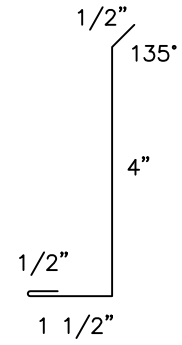

TRIM	DIM A	USAGE
ZC226	1 1/4"	1.2FX FLUSH MOUNT
ZC220	1 3/4"	1.2FX W/0.5" STANDOFF
ZC224	1 1/2"	1.5FX FLUSH MOUNT
ZC227	2"	1.5FX W/0.5" STANDOFF

WC217

(X) - NOT BY AEP SPAN

**FLEX SERIES**  
HORIZONTAL INSTALL.

DOOR / WINDOW  
(SILL)

FXH-16