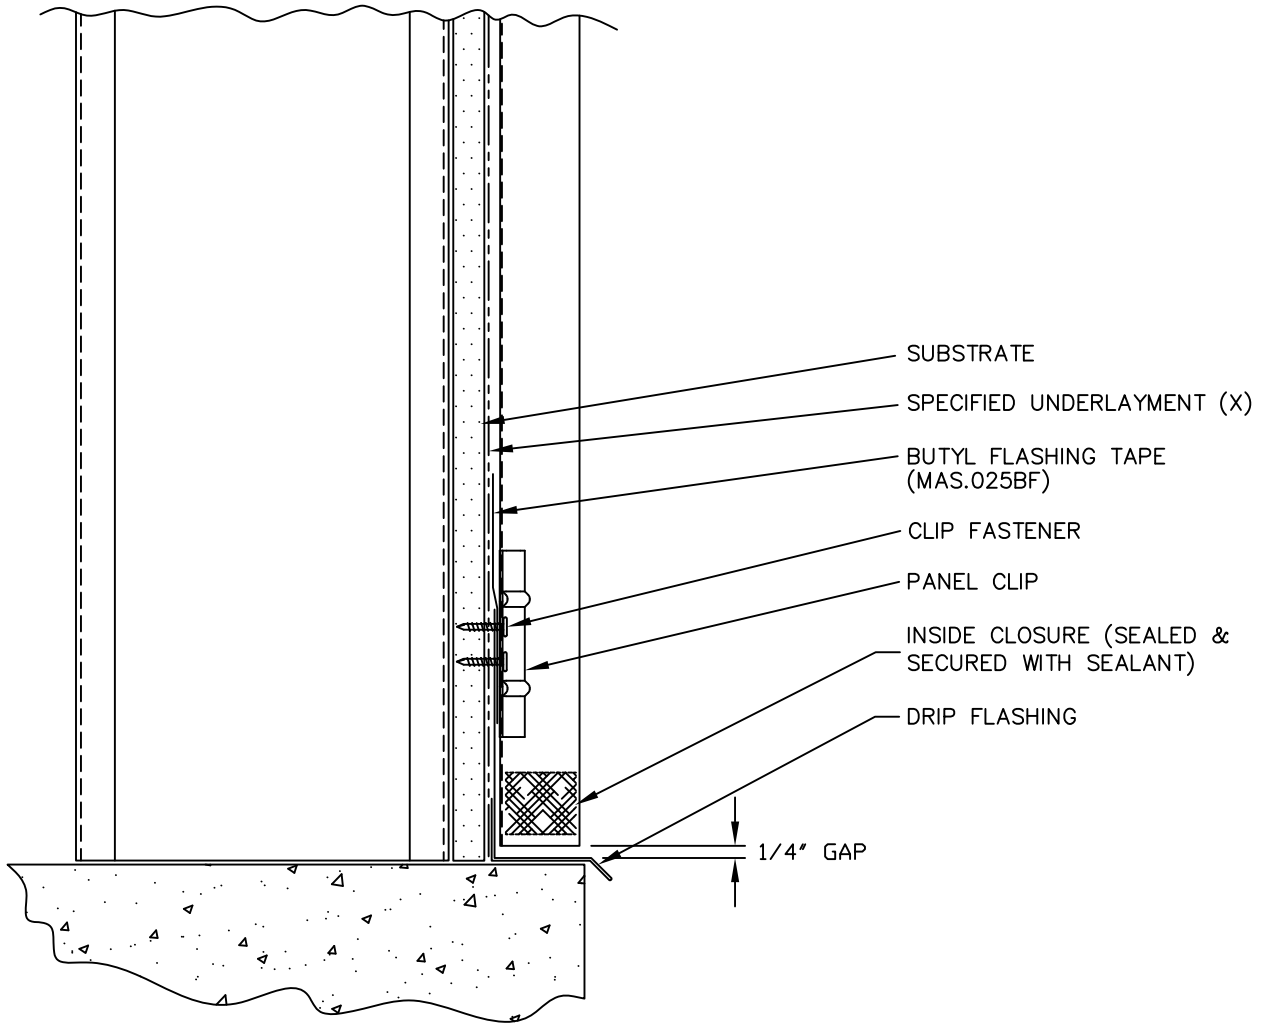

TRIM	DIM A	USAGE
DF022	1 5/8"	1.2FX FLUSH MOUNT
DF023	2 1/8"	1.2FX W/0.5" STANDOFF
DF024	1 7/8"	1.5FX FLUSH MOUNT
DF025	2 3/8"	1.5FX W/0.5" STANDOFF

(X) - NOT BY AEP SPAN

FLEX SERIES
VERTICAL INSTALL.

BASE