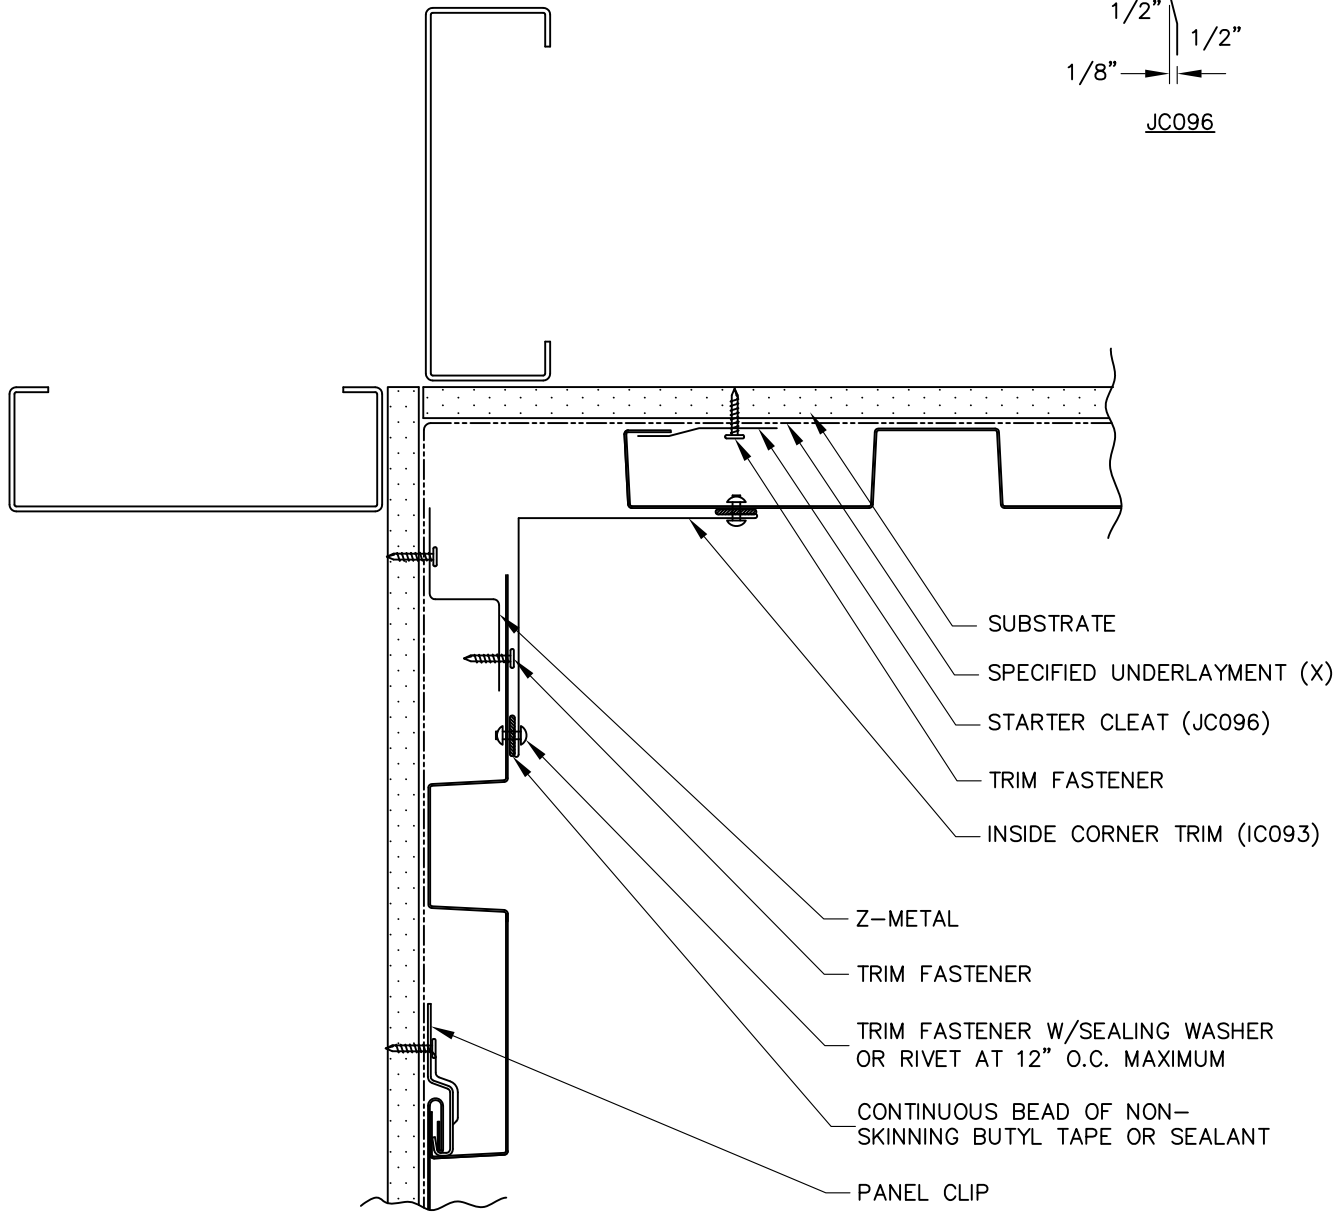

TRIM	DIM. A	USAGE
ZC226	1 1/4"	1.2FX FLUSH MOUNT
ZC220	1 3/4"	1.2FX W/0.5" STANDOFF
ZC224	1 1/2"	1.5FX FLUSH MOUNT
ZC227	2"	1.5FX W/0.5" STANDOFF

(X) - NOT BY AEP SPAN

**FLEX SERIES**  
VERTICAL INSTALL.

**INSIDE CORNER**

FXV-09