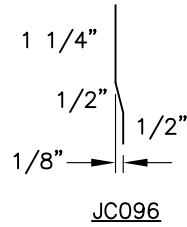

TRIM	DIM. A	USAGE
ZC226	1 1/4"	1.2FX FLUSH MOUNT
ZC220	1 3/4"	1.2FX W/0.5" STANDOFF
ZC224	1 1/2"	1.5FX FLUSH MOUNT
ZC227	2"	1.5FX W/0.5" STANDOFF

(X) - NOT BY AEP SPAN

**FLEX SERIES**  
VERTICAL INSTALL.

**INSIDE CORNER**

FXV-09