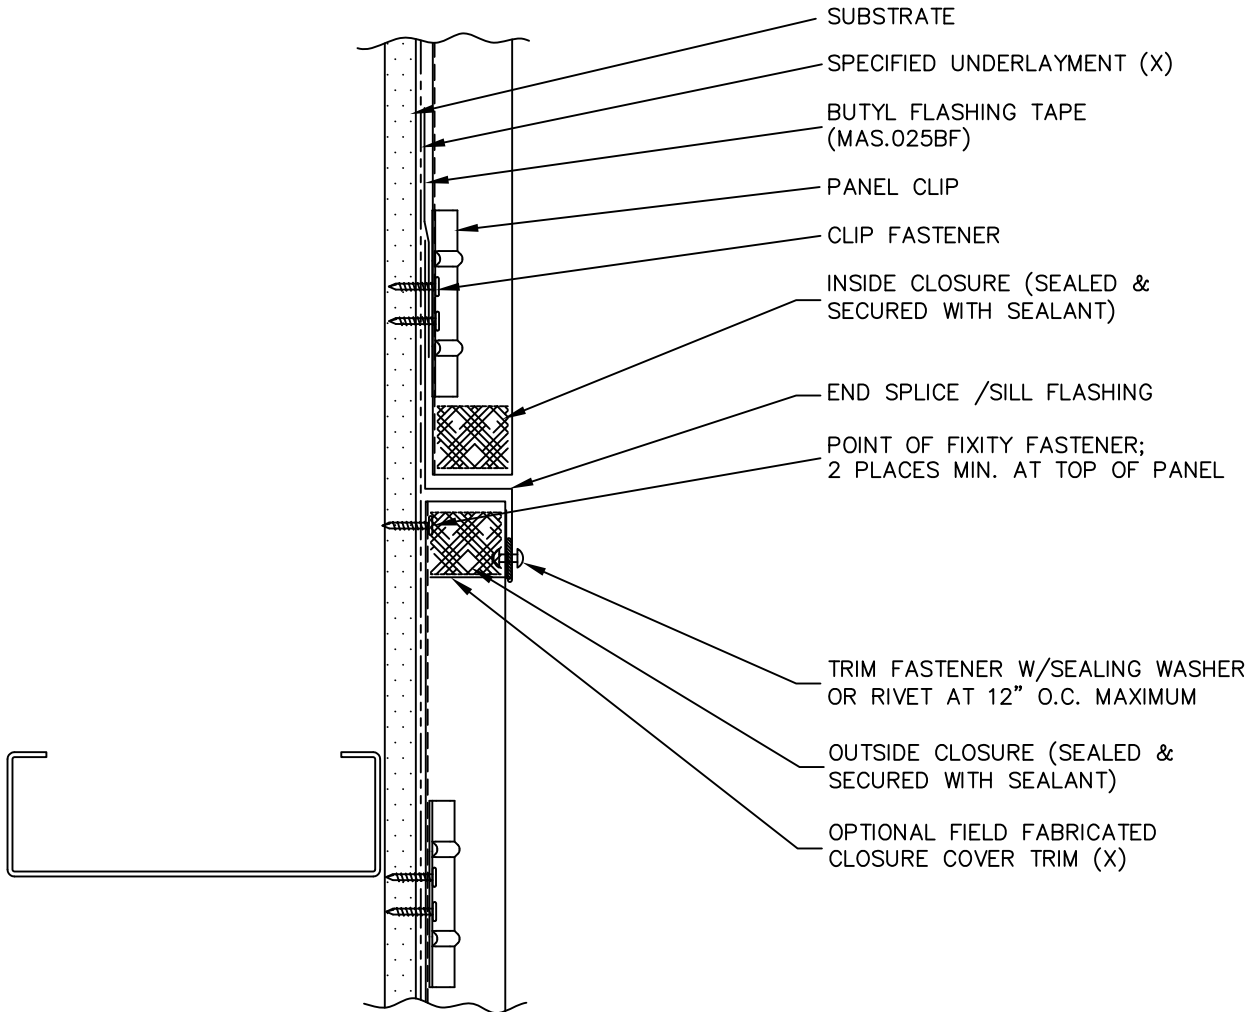

| TRIM | DIM A | USAGE |
|-------|--------|-----------------------|
| HT096 | 1 1/2" | 1.2FX FLUSH MOUNT |
| HT097 | 2" | 1.2FX W/0.5" STANDOFF |
| HT098 | 1 3/4" | 1.5FX FLUSH MOUNT |
| HT099 | 2 1/4" | 1.5FX W/0.5" STANDOFF |

(X) – NOT BY AEP SPAN

FLEX SERIES VERTICAL INSTALL.

END SPLICE (W/TRIM)

FXV-12