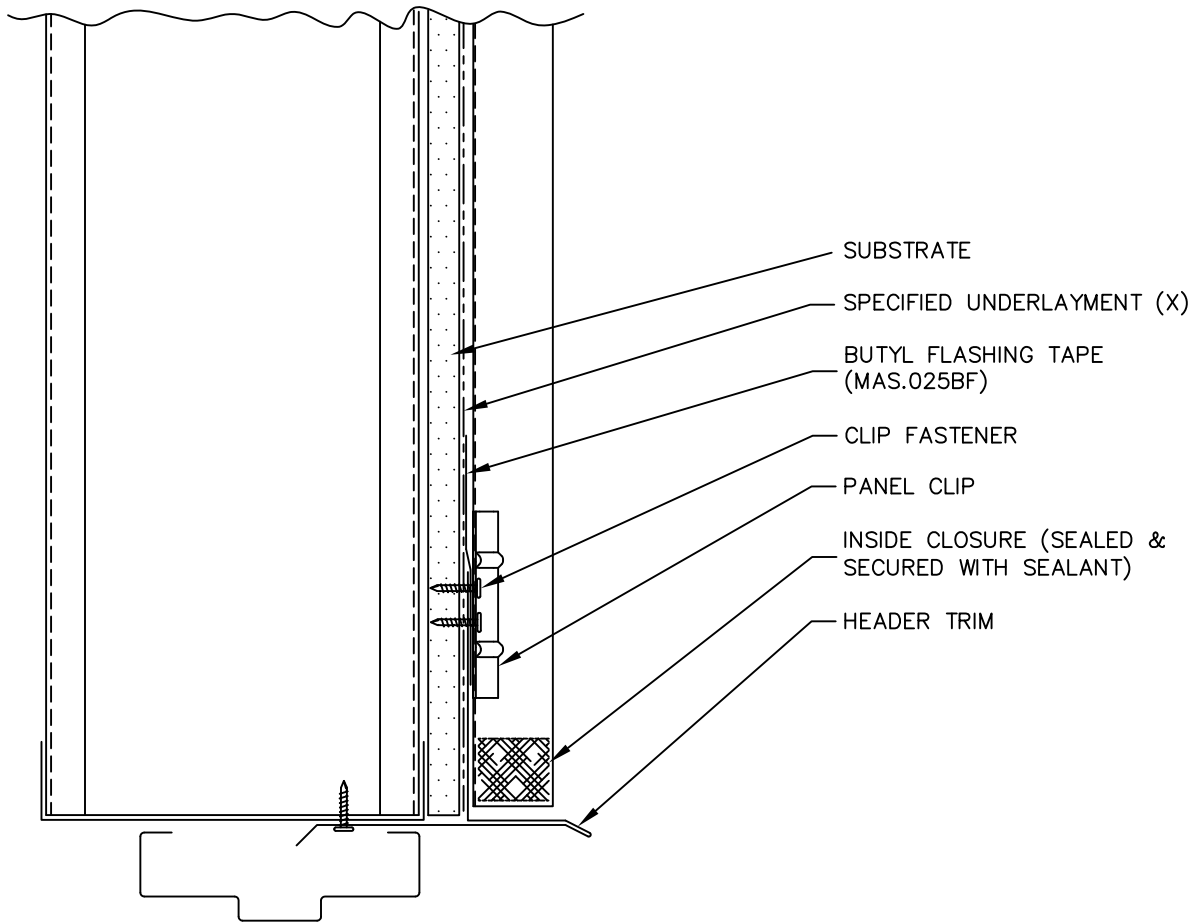

TRIM	DIM. A	USAGE
HT095	1 1/2"	1.2FX FLUSH MOUNT
HT100	2"	1.2FX W/0.5" STANDOFF
HT091	1 3/4"	1.5FX FLUSH MOUNT
HT101	2 1/4"	1.5FX W/0.5" STANDOFF

(X) - NOT BY AEP SPAN

FLEX SERIES
VERTICAL INSTALL.

DOOR / WINDOW
(HEAD)