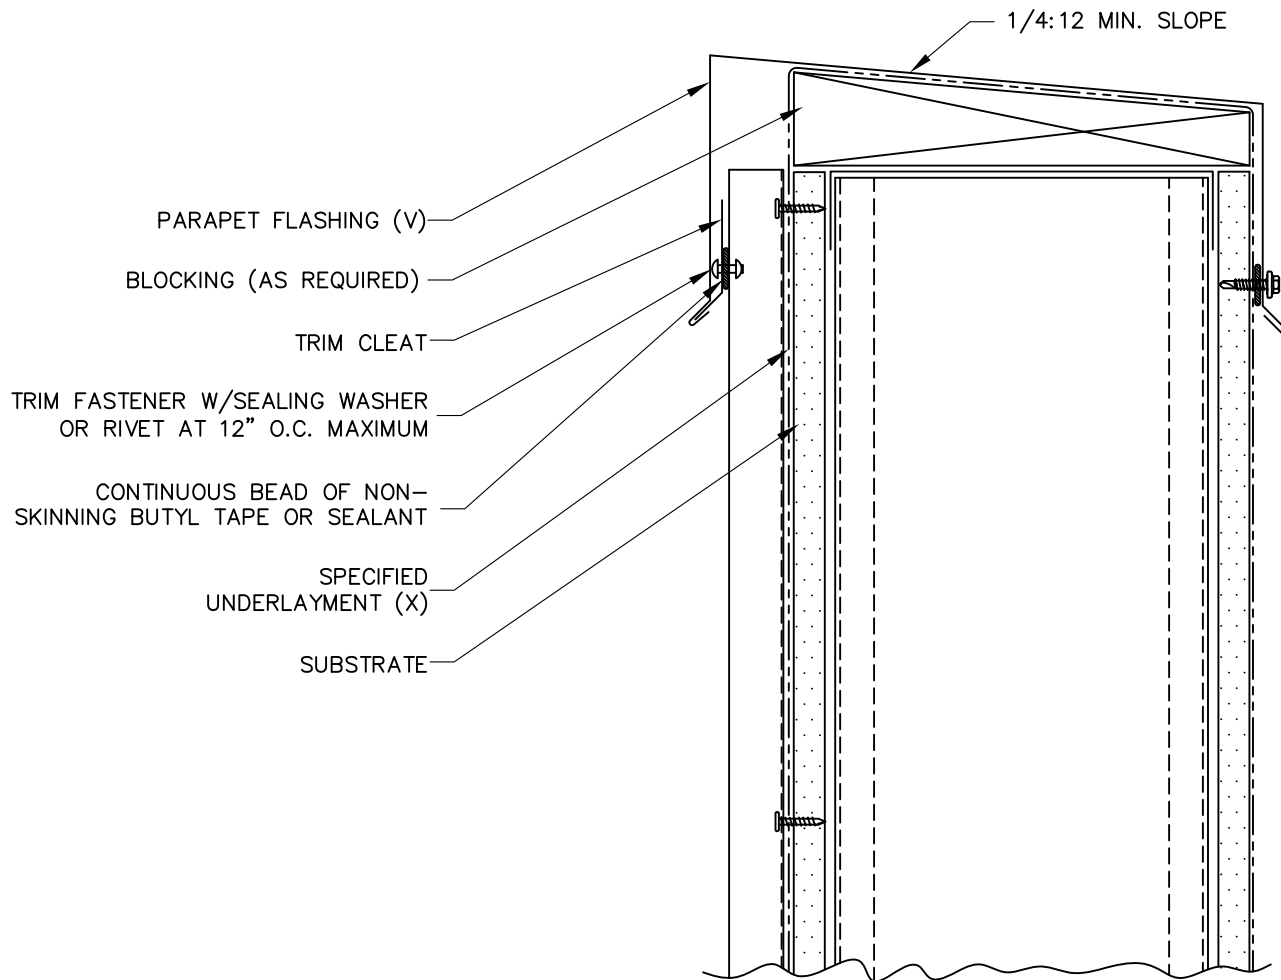

IC209

(X) - NOT BY AEP SPAN
 (V) - DIMENSIONS VARY BASED ON PROJECT CONDITIONS

FLUSH PANEL
 VERTICAL INSTALL.

PARAPET

FPV-12