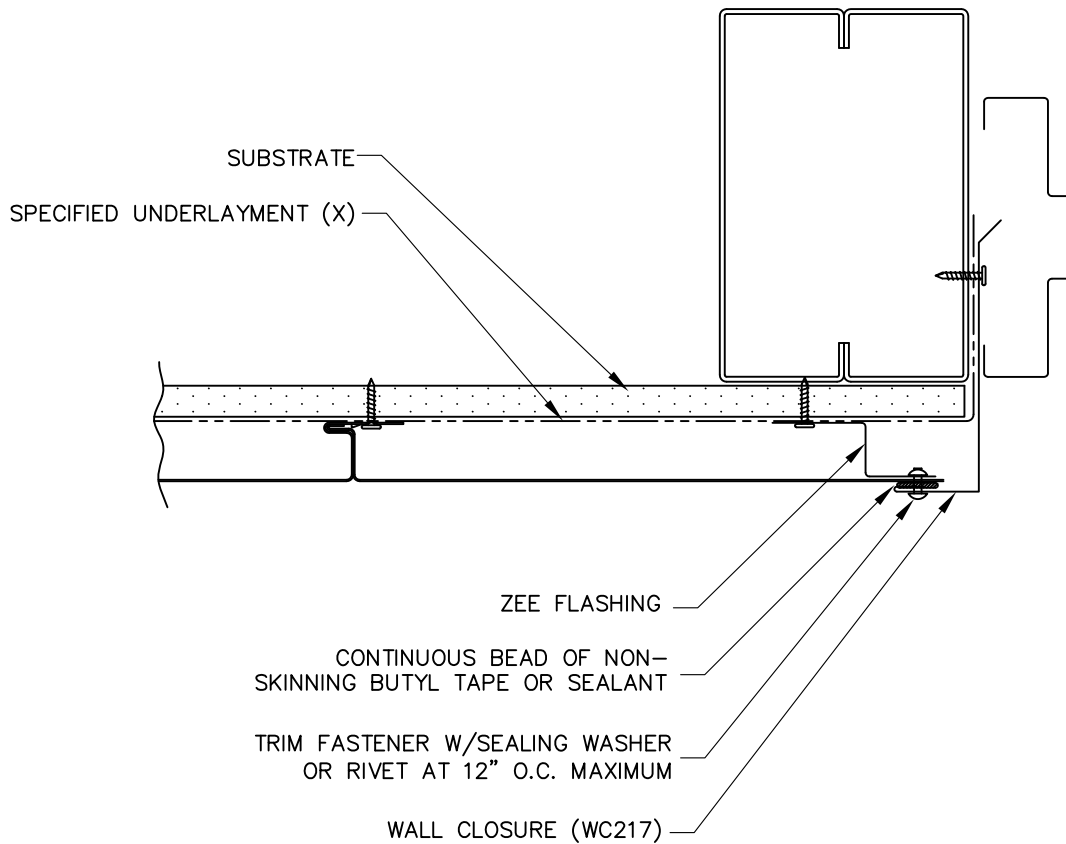

ALTERNATE DETAIL

(X) - NOT BY AEP SPAN
 (V) - DIMENSIONS VARY BASED ON PROJECT CONDITIONS

FLUSH PANEL
 VERTICAL INSTALL.

DOOR / WINDOW
 (JAMB)

FPV-14