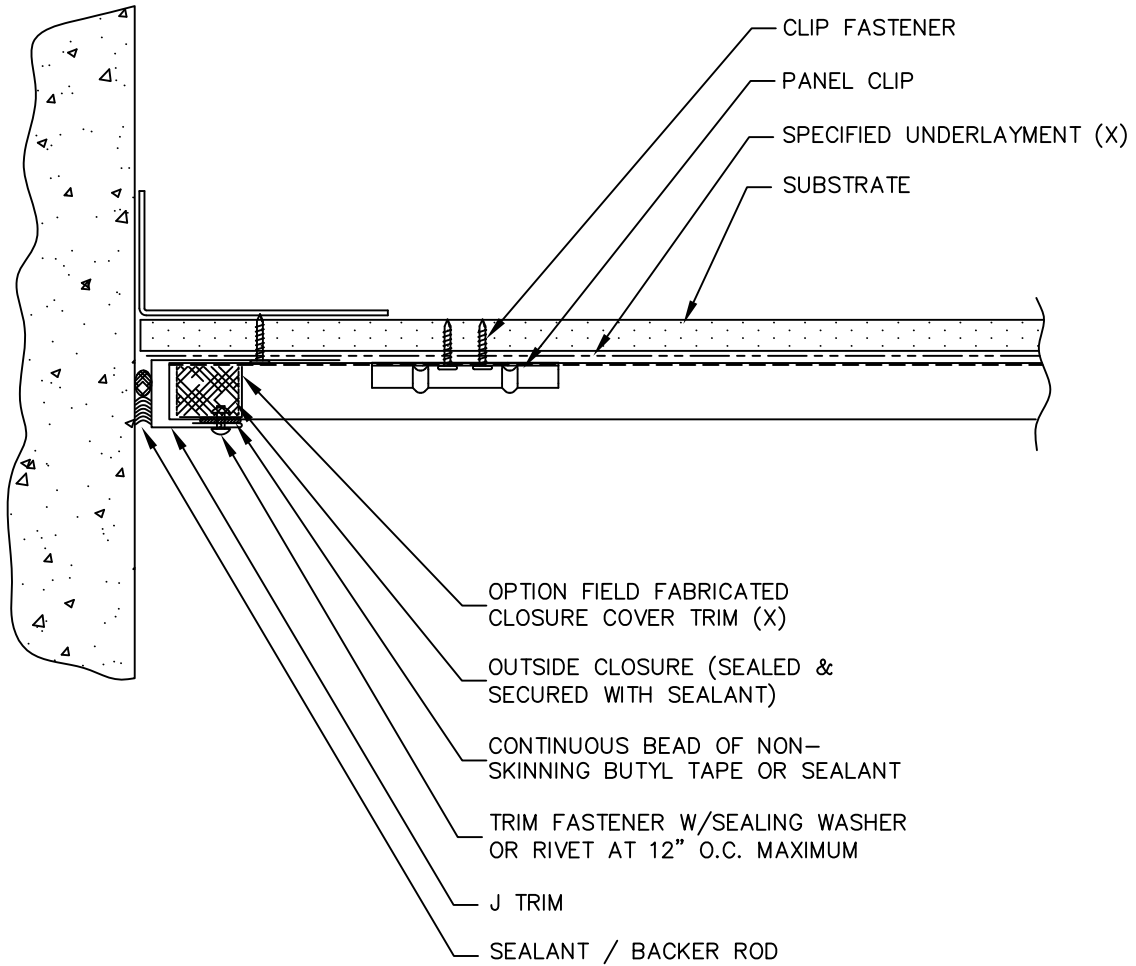

TRIM	DIM A	DIM B	USAGE
JT108	1 1/8"	1 1/8"	FLUSH MOUNT
JT112	1 5/8"	1 1/2"	W/0.5" STANDOFF

(X) - NOT BY AEP SPAN

**PERCEPTION  
COLLECTION**  
HORIZONTAL INSTALL.

END WALL

PCH-07