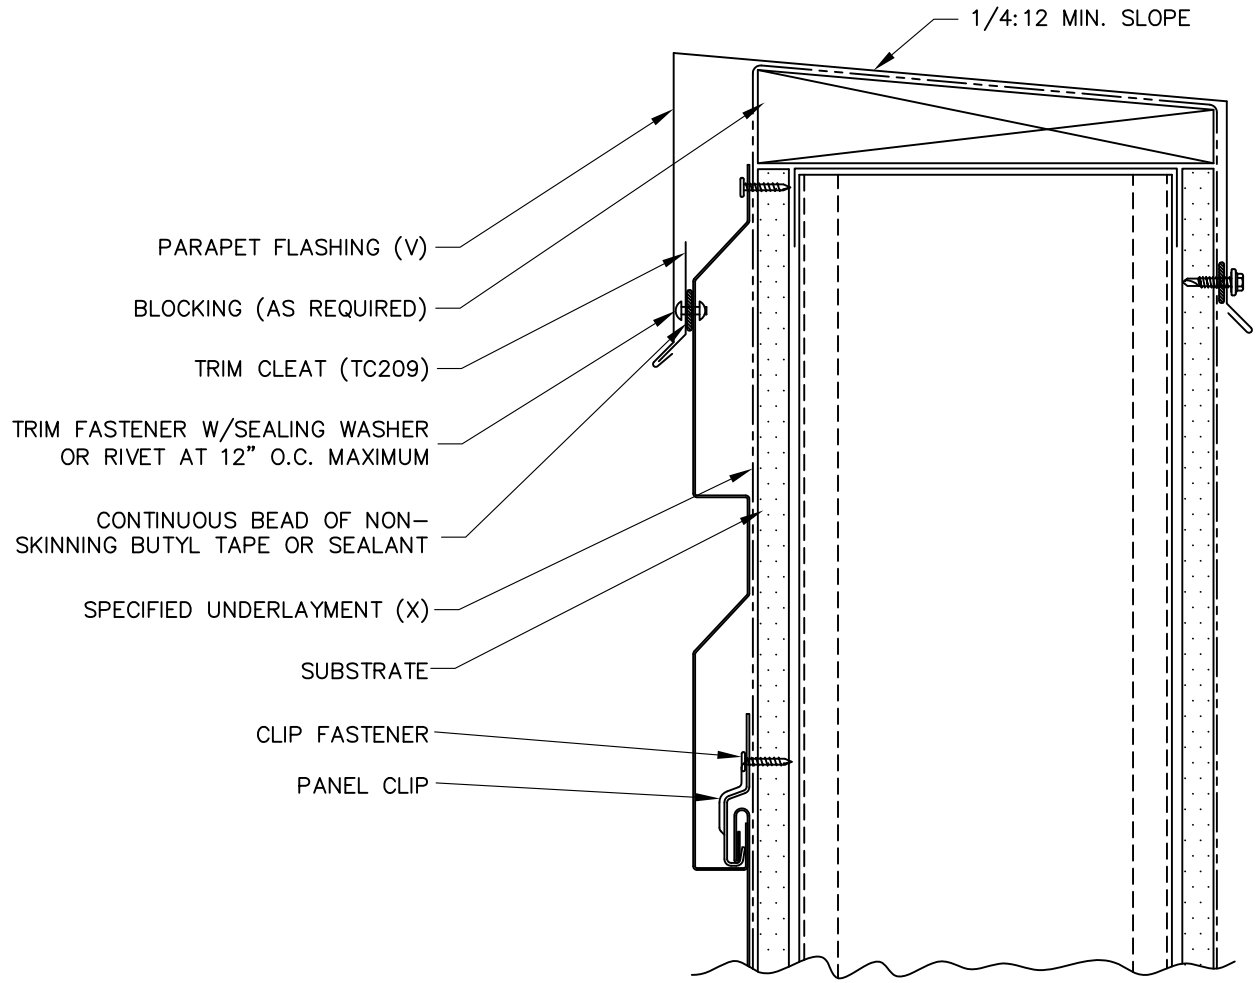

TC209

(X) - NOT BY AEP SPAN  
 (V) - DIMENSIONS VARY BASED ON PROJECT CONDITIONS

**PERCEPTION  
 COLLECTION**  
 HORIZONTAL INSTALL.

PARAPET

PCH-13