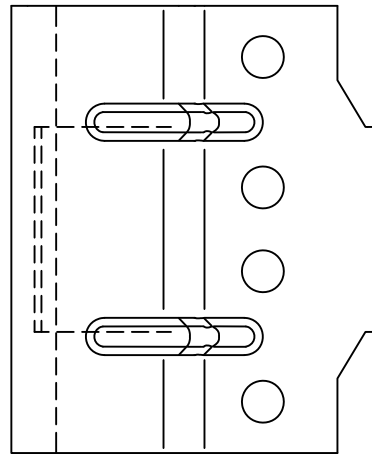

FLUSH CLIP
P/N: #WALLCLP

STANDOFF CLIP
P/N: #WALLCLP0.5

INSTALLED POSITION

PERCEPTION
COLLECTION
VERTICAL INSTALL.

CLIPS

PCV-02