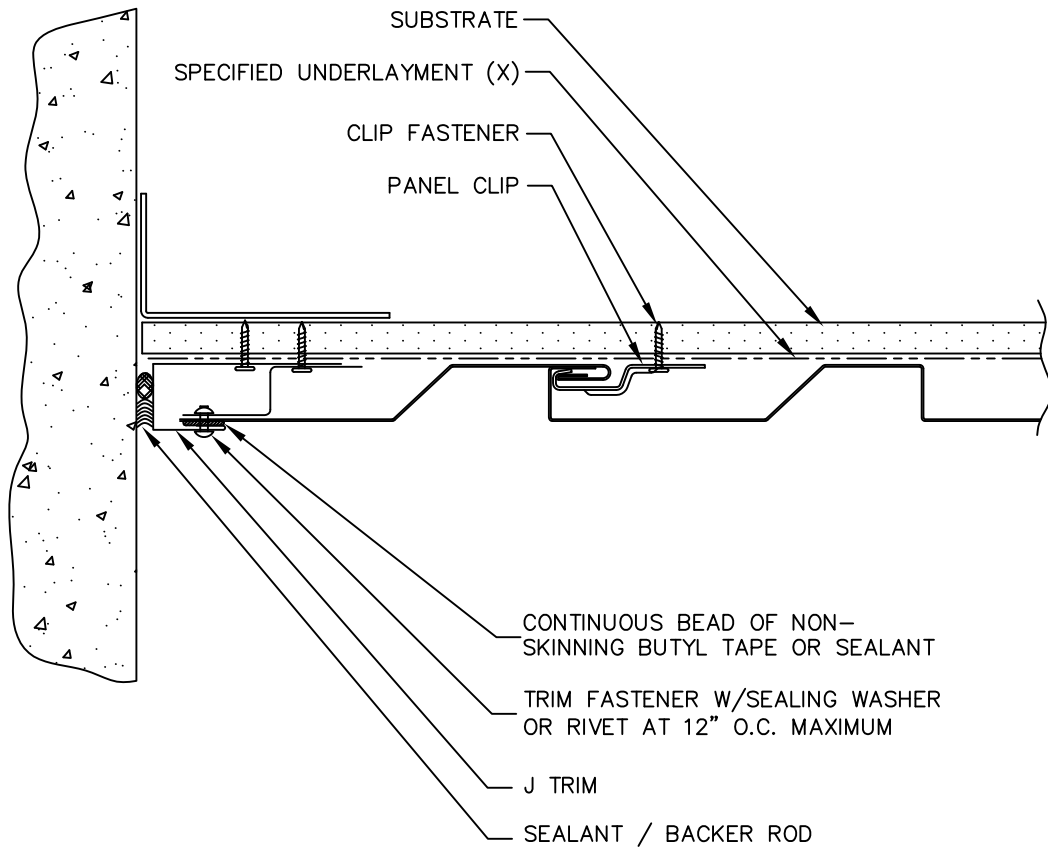

TRIM	DIM A	DIM B	USAGE
JT108	1 1/8"	1 1/8"	FLUSH MOUNT
JT112	1 5/8"	1 1/2"	W/0.5" STANDOFF

(X) - NOT BY AEP SPAN

**PERCEPTION
COLLECTION
VERTICAL INSTALL.**

END WALL

PCV-07