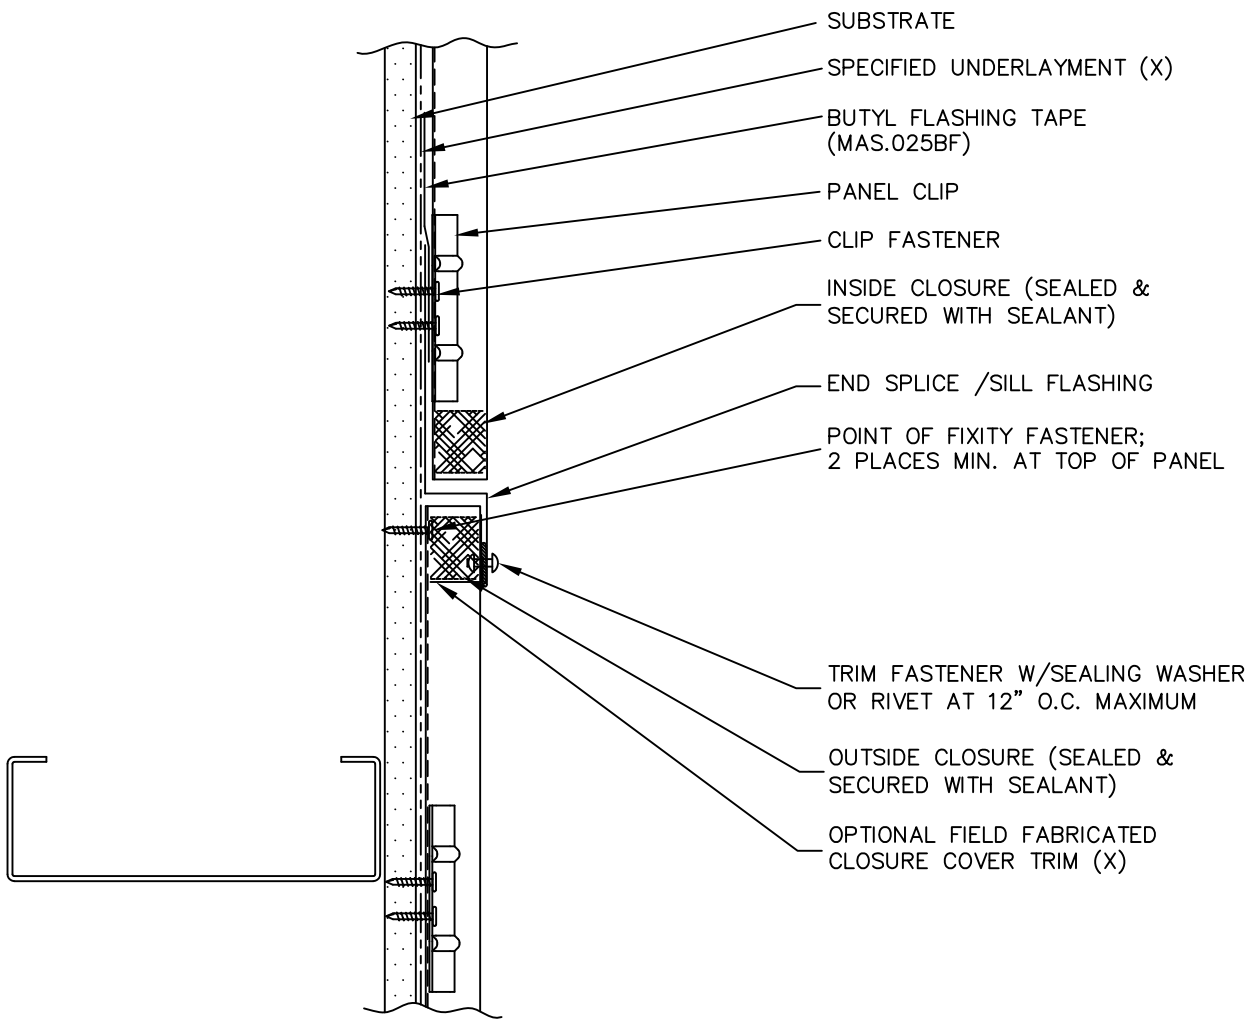

TRIM	DIM A	USAGE
HT092	1 1/8"	FLUSH MOUNT
HT103	1 5/8"	W/0.5" STANDOFF

(X) - NOT BY AEP SPAN

**PERCEPTION
COLLECTION
VERTICAL INSTALL.**

END SPLICE (W/TRIM)

PCV-12