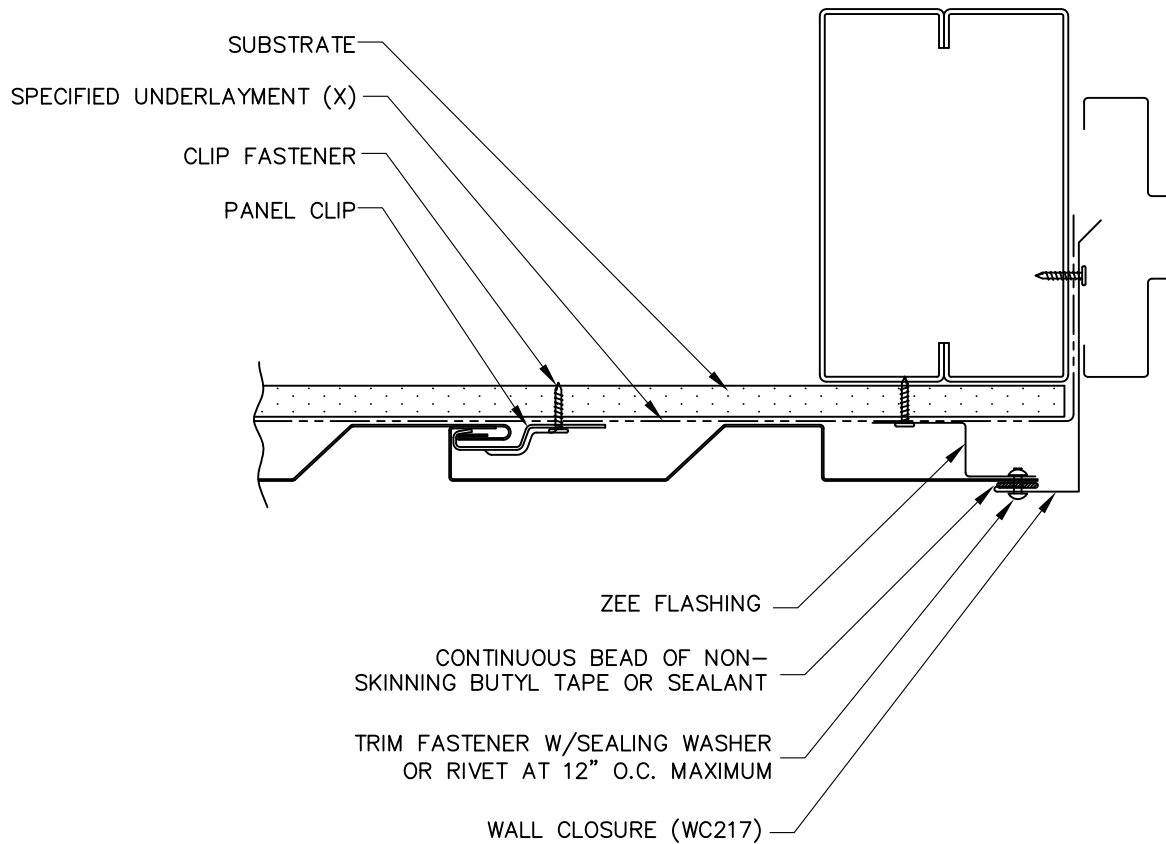

ALTERNATE DETAIL

(X) - NOT BY AEP SPAN

PERCEPTION
COLLECTION
VERTICAL INSTALL.

DOOR / WINDOW
(JAMB)

PCV-15