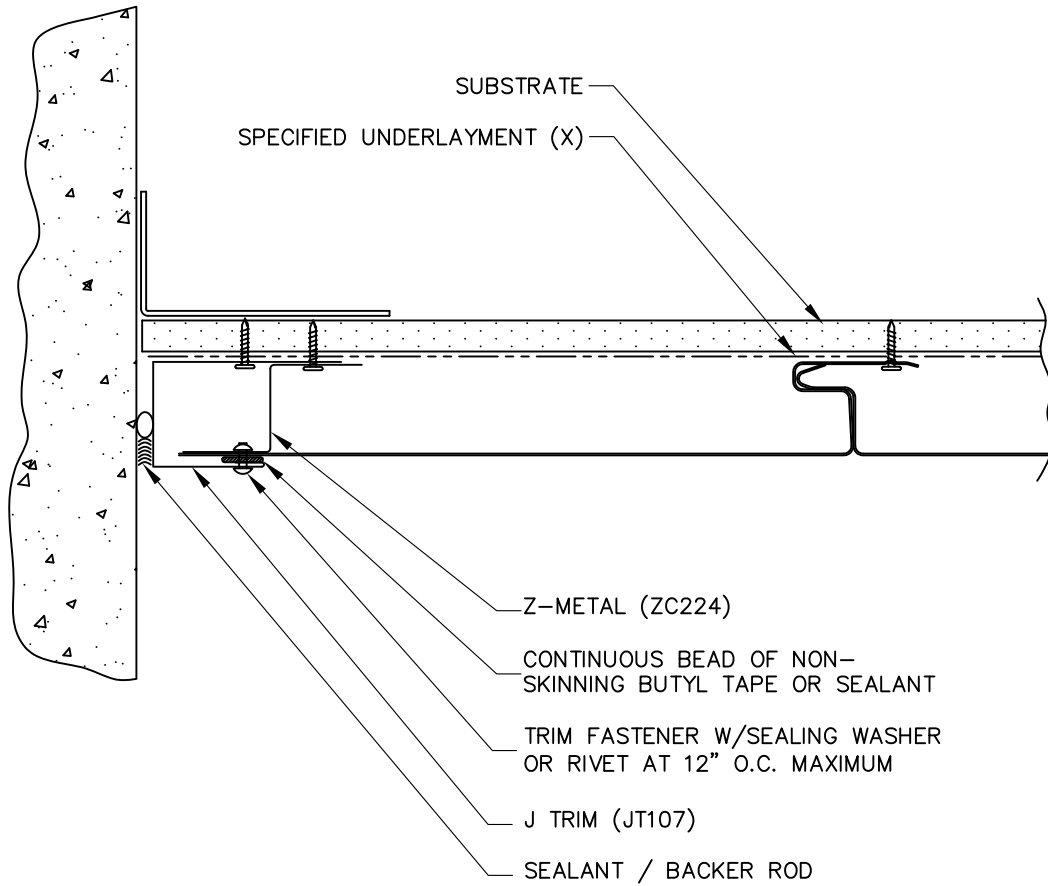

JT107

ZC224

(X) - NOT BY AEP SPAN

PRESTIGE SERIES  
VERTICAL INSTALL.

END WALL

PSV-06