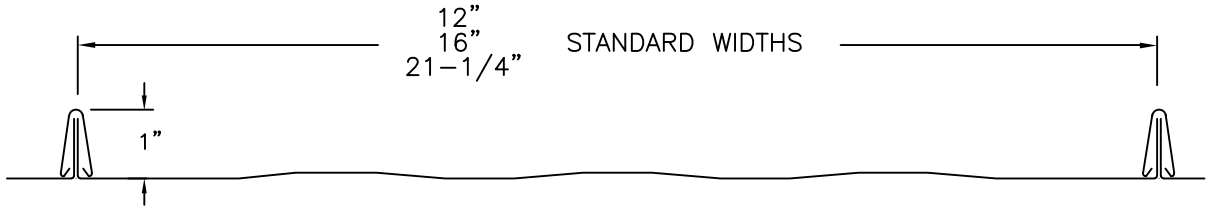

SELECT SEAM (NARROW BATTEN):

AVAILABLE MATERIALS:

STEEL: 22 & 24GA

SELECT SEAM
NARROW BATTEN

PANEL INFORMATION

SSNB-01