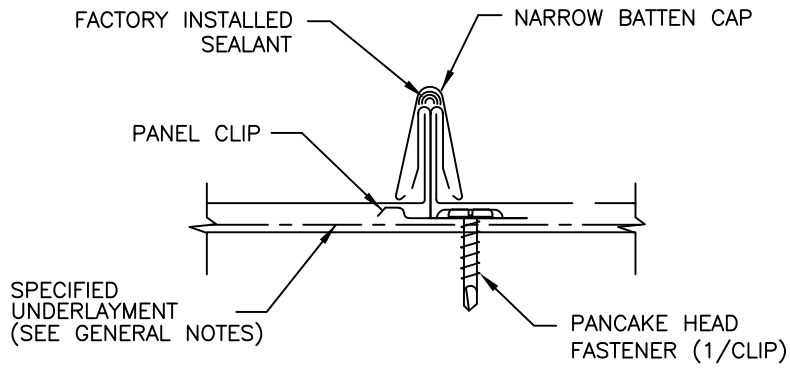

SELECT SEAM (NARROW BATTEN):

AVAILABLE MATERIALS:

STEEL: 22 & 24GA

SELECT SEAM
NARROW BATTEN

PANEL INFORMATION

SSNB-01