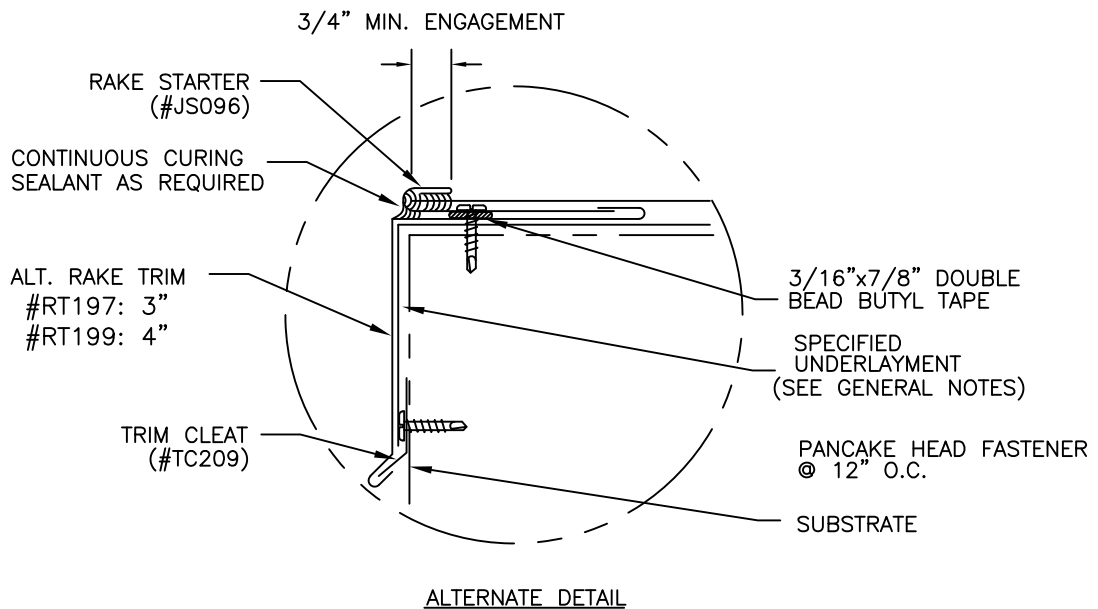

**NOTE:**  
FIELD CUT FIRST  
AND LAST PANELS  
TO EQUAL WIDTH.

**SELECT SEAM**  
NARROW BATTEN

GABLE (RAKE)

SSNB-07