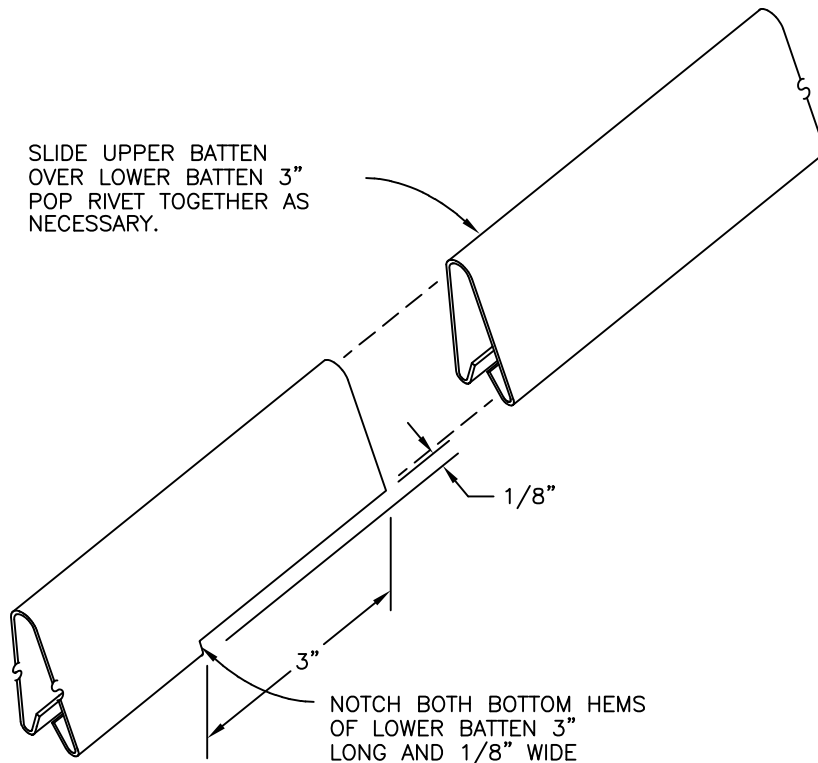

SLIDE UPPER BATTEN  
OVER LOWER BATTEN 3"  
POP RIVET TOGETHER AS  
NECESSARY.

**SELECT SEAM**  
NARROW BATTEN

BATTEN LAP

SSNB-15