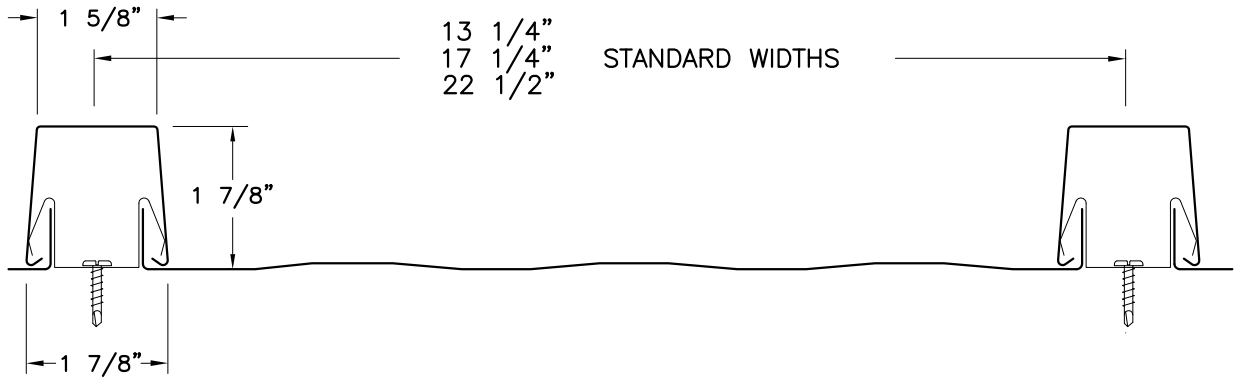

SELECT SEAM (WIDE BATTEN):

AVAILABLE MATERIALS:

STEEL: 22 & 24GA

SELECT SEAM
WIDE BATTEN

PANEL INFORMATION

SSWB-01