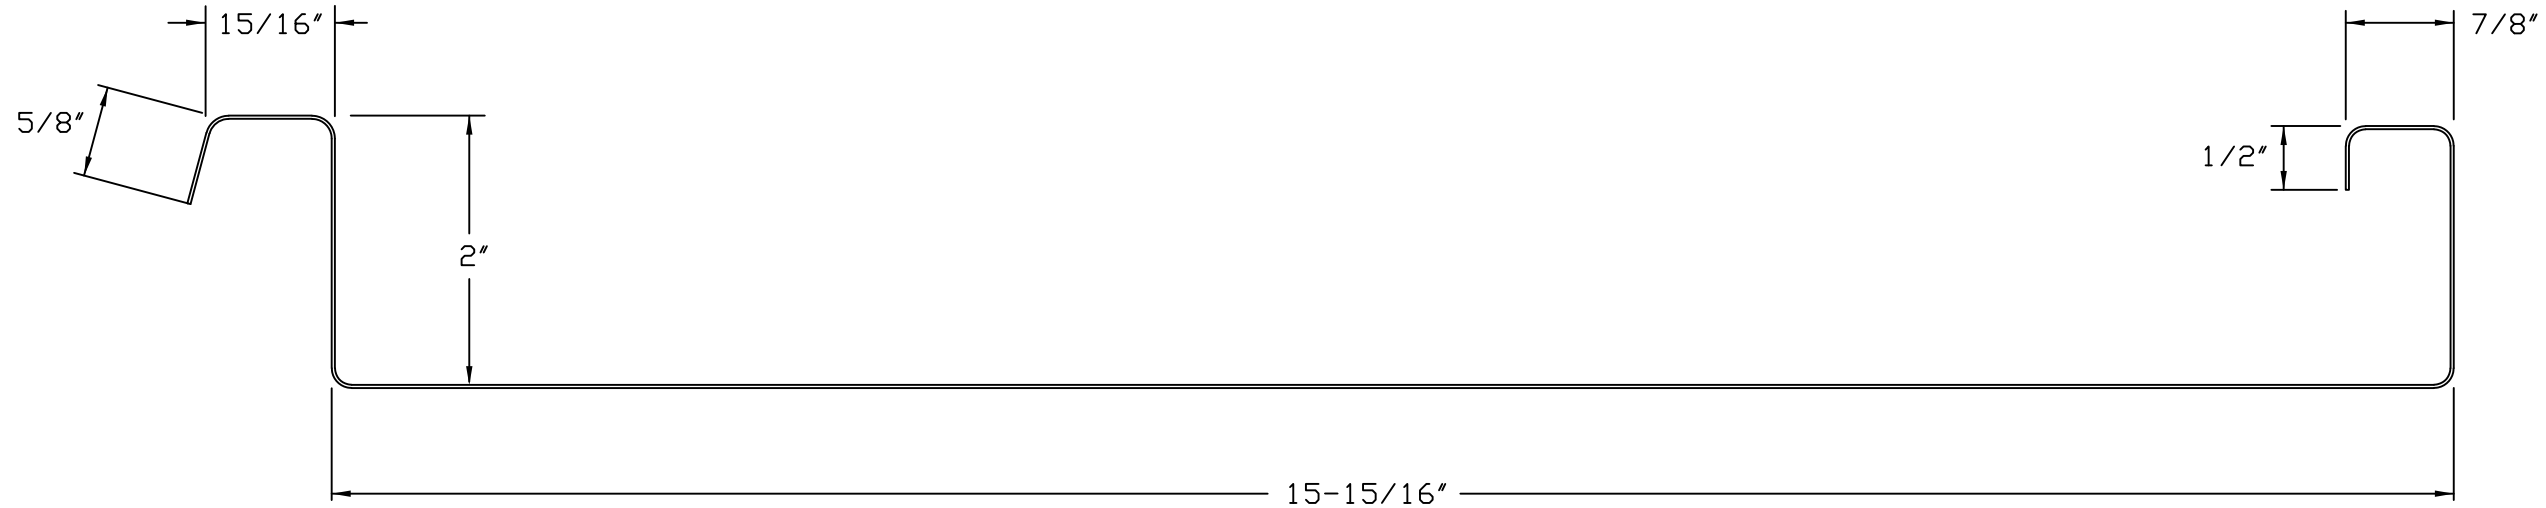

INSTALLED VIEW

CURVED SPAN-LOK

PRODUCT:
CURVED SPAN-LOK
FOR:

NAME:
DATE: 9/12/22
SCALE: NTS
CHECKED: ---

REV	DATE	BY
-	9/12/22	BG

DWG:
SALES PRINT
SHEET:
1 OF 1

NOTE: DIMENSIONS APPROXIMATE